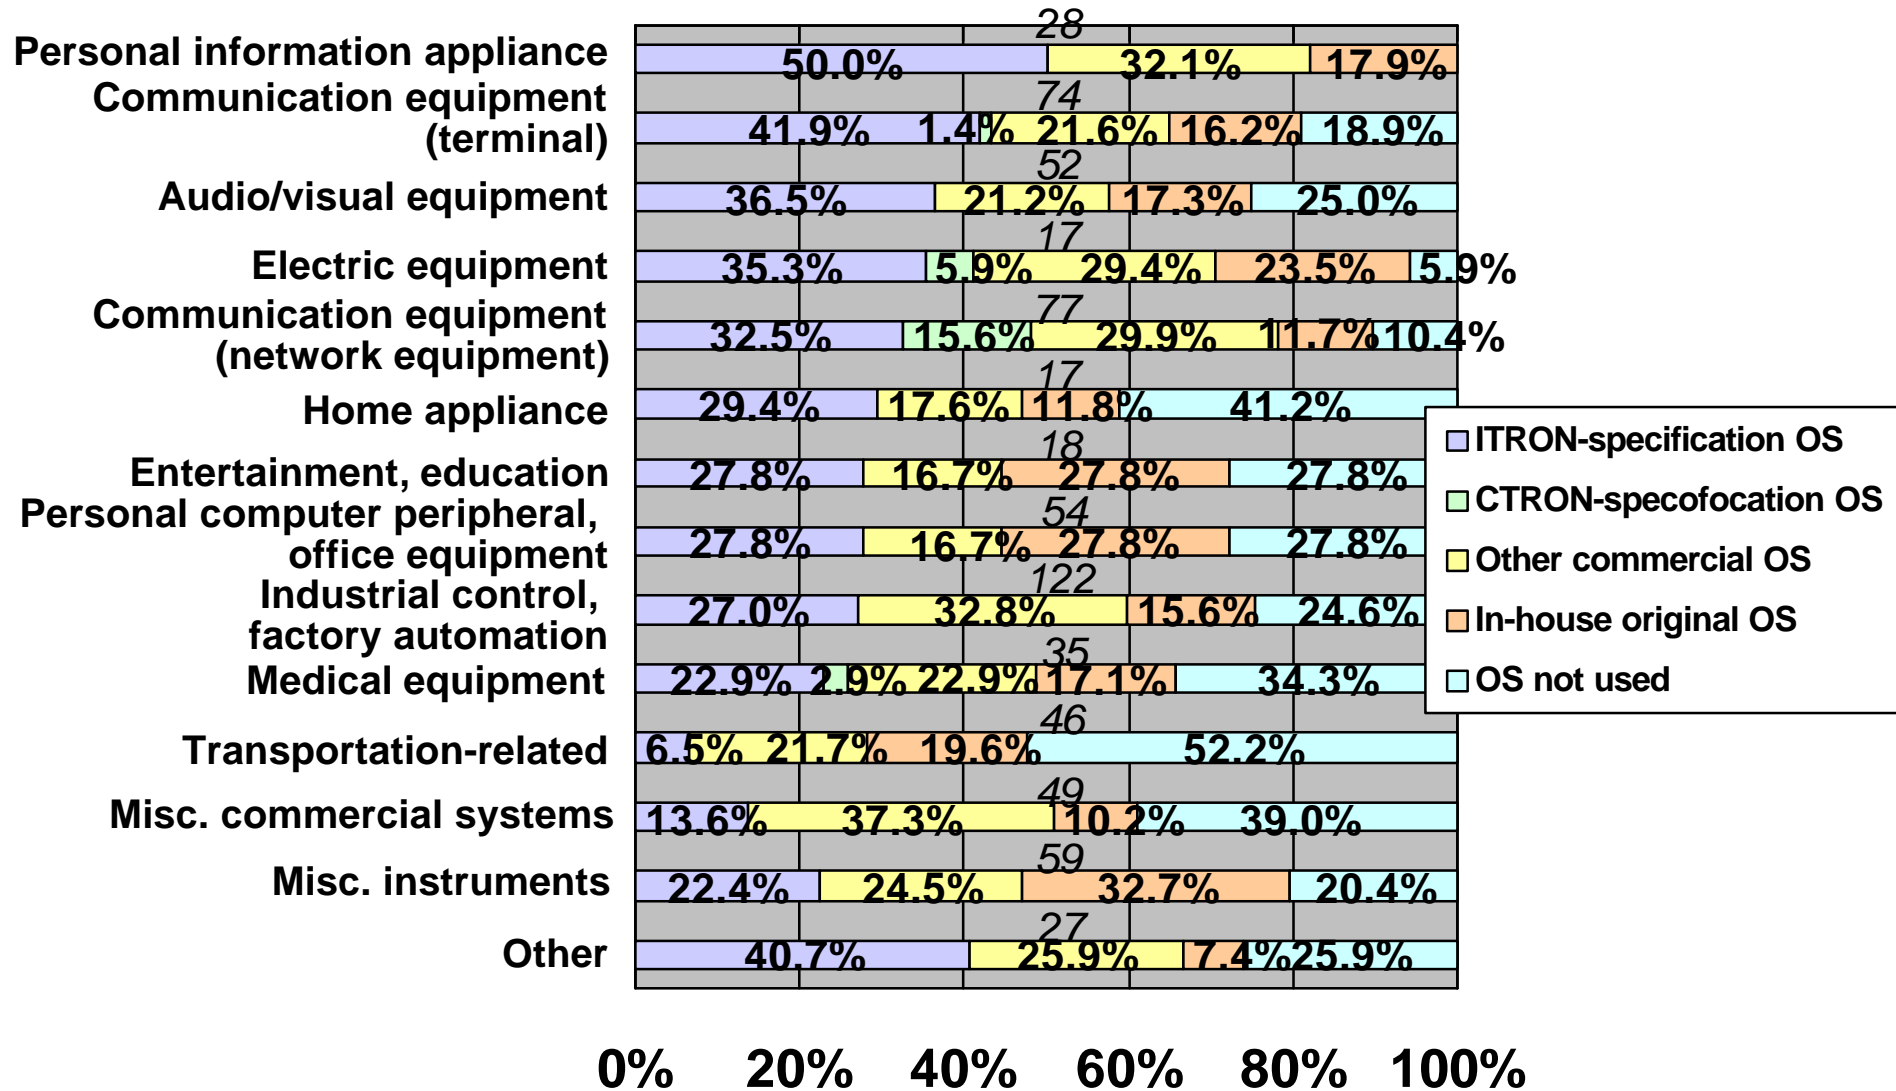

Valid answers: 675

OS Used in Recently Developed Embedded Systems

Valid answers: 675

OS Use and CPU Size

Valid answers: 675

OS Use and Program Size

Valid answers: 675

OS Use and Application Field

Valid answers: 675

Difficulties with Using a Real-Time OS (single answer)

Valid answers: 396

Difficulties with Using a Real-Time OS (multiple answers)

Valid answers: 422

0% 10% 20% 30% 40% 50% 60%

Real-time OS selection criteria (single answer)