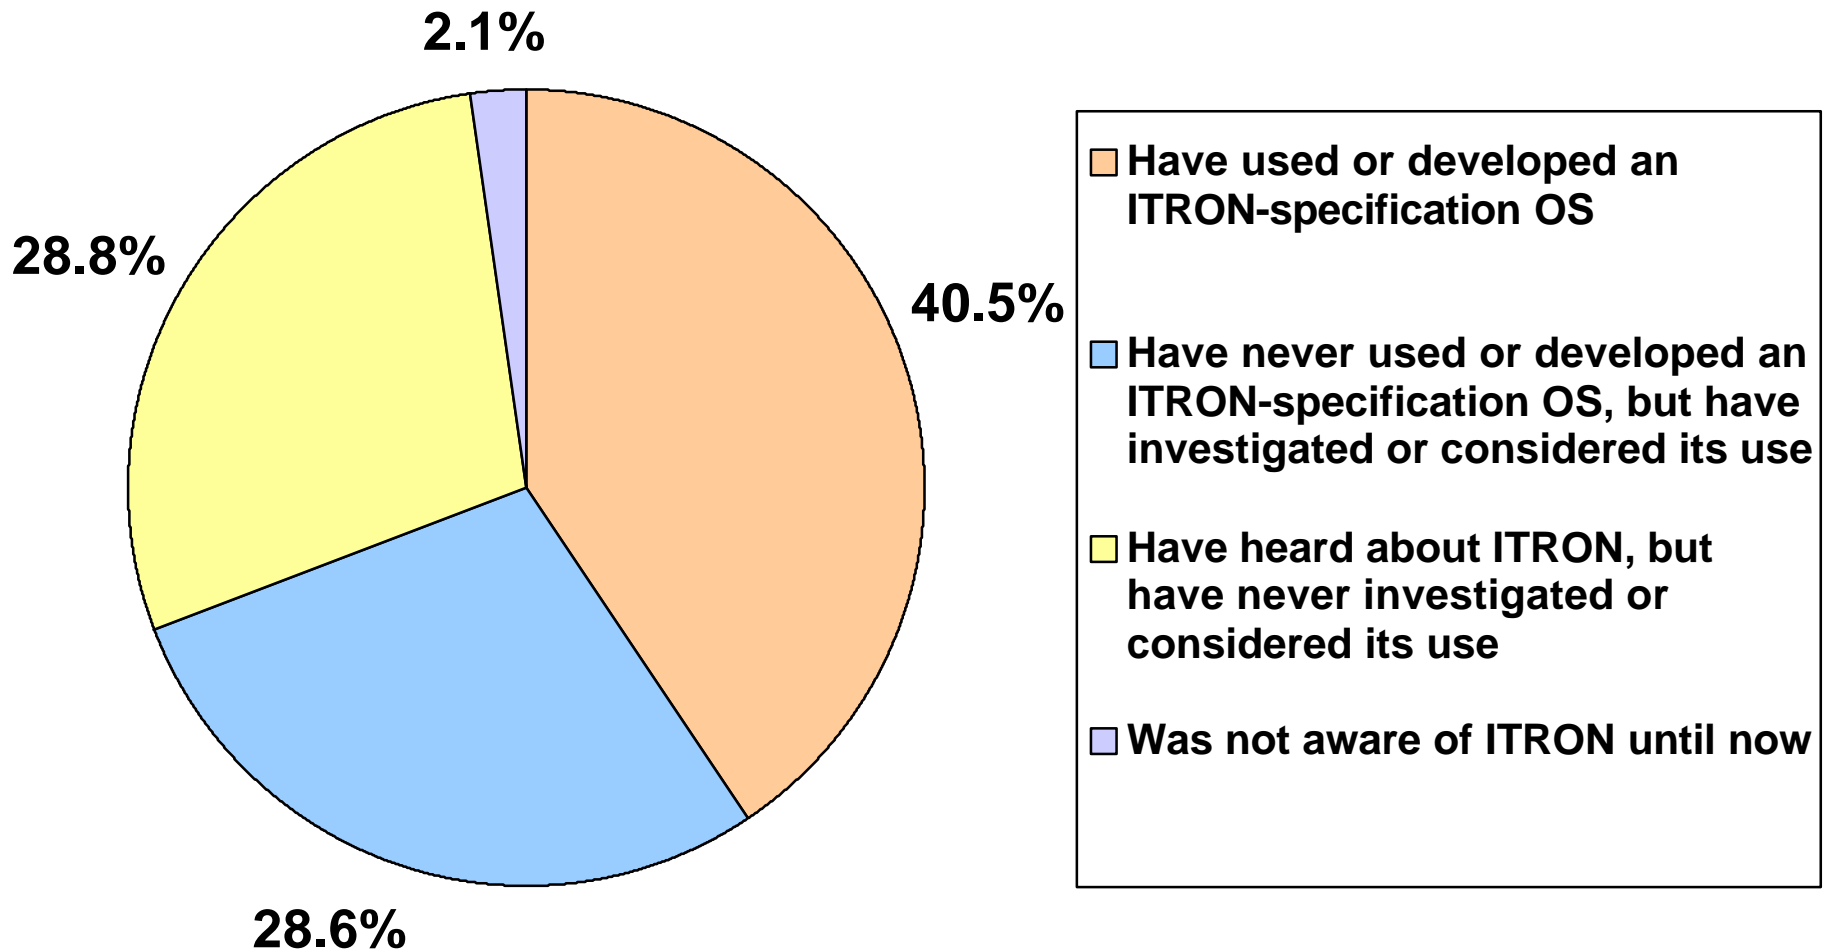

Valid answers: 405

Real-time OS selection criteria (multiple answers)

Valid answers: 419

Awareness of the ITRON-specification OS

Valid answers: 427

Awareness of ITRON-related PR

Valid answers: 428

Awareness of the ITRON-related Committee and Study Group Activities