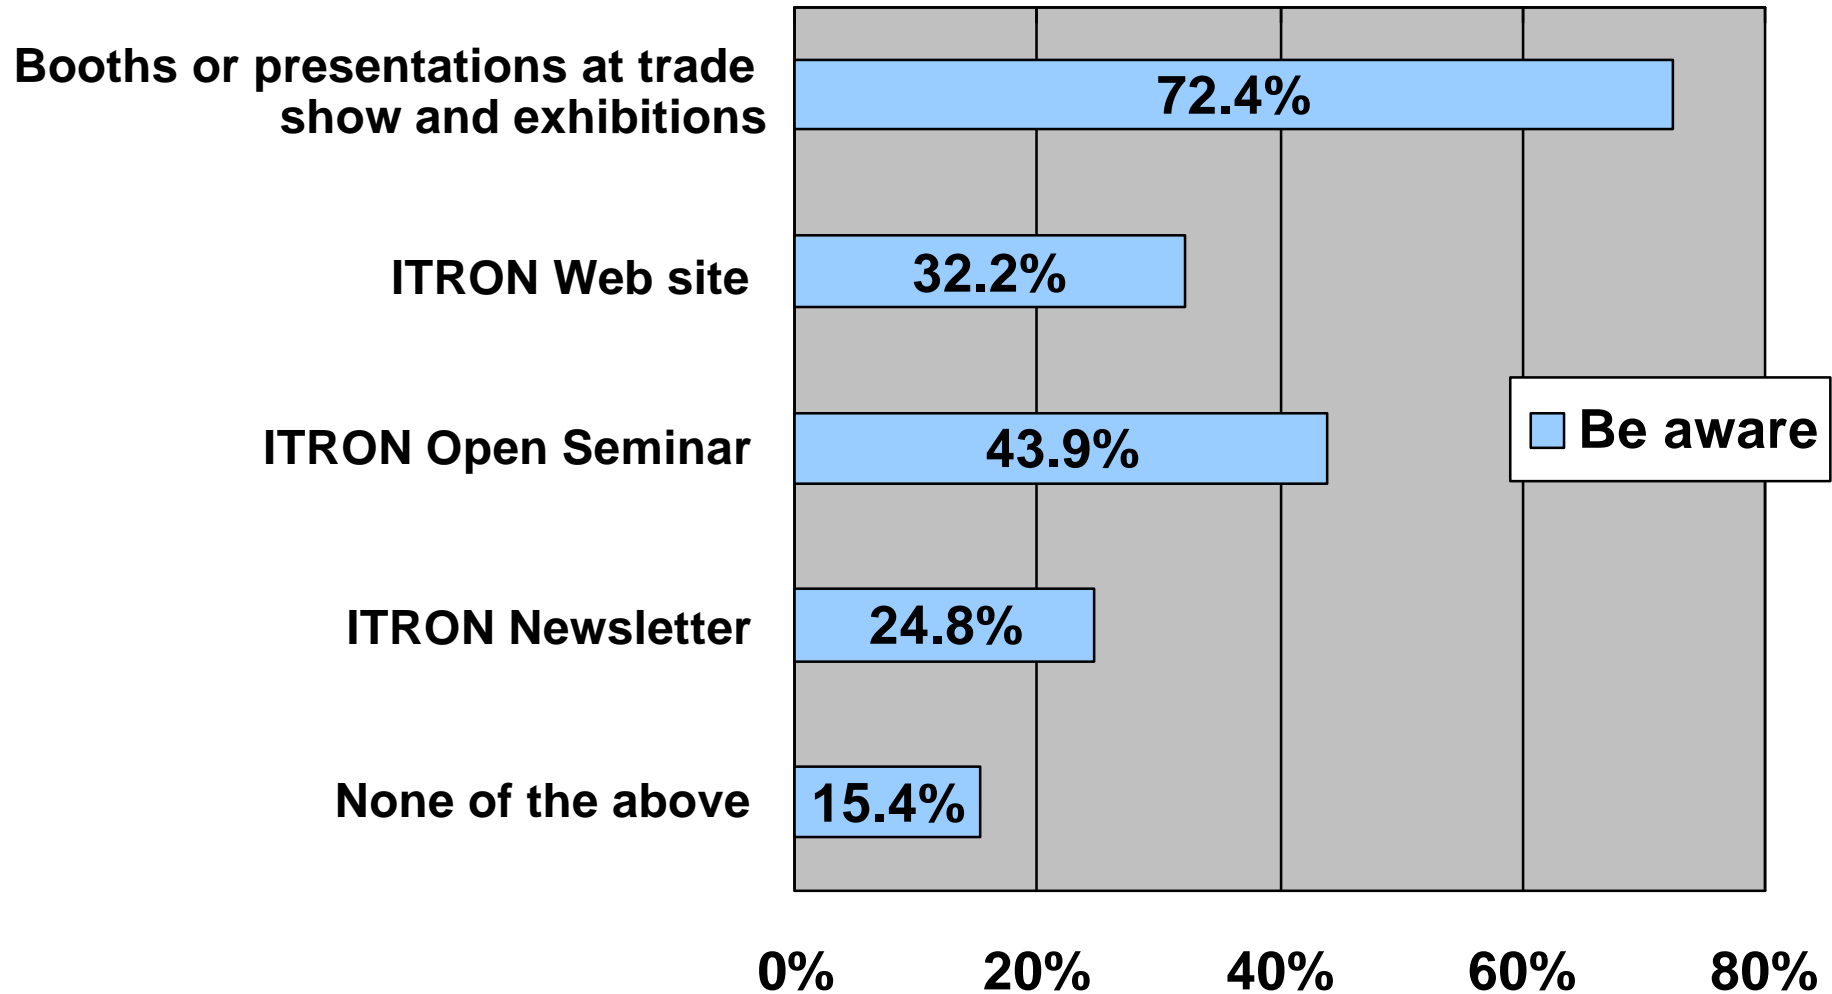

Valid answers: 405

Real-time OS selection criteria (multiple answers)

Valid answers: 419

Awareness of the ITRON-specification OS

Valid answers: 427

Awareness of ITRON-related PR

Valid answers: 428

Awareness of the ITRON-related Committee and Study Group Activities