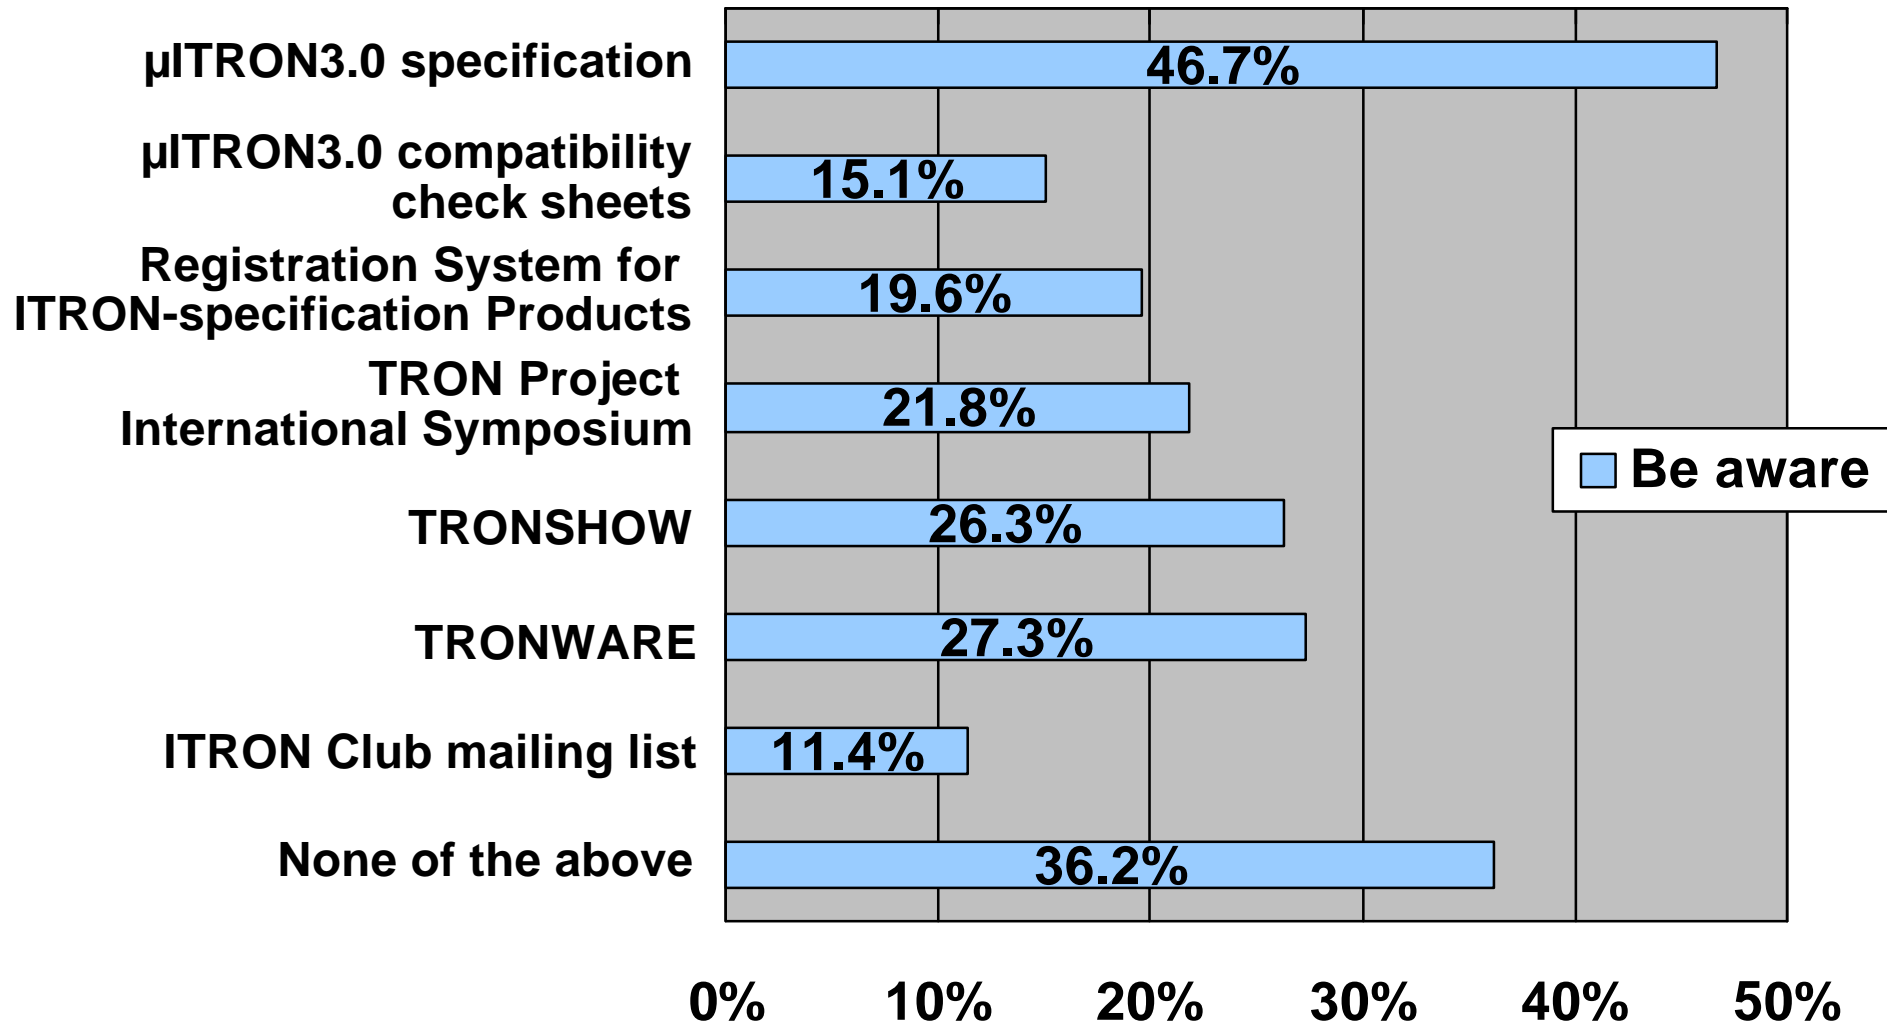

Awareness of Other ITRON-related Activities

Valid answers: 403