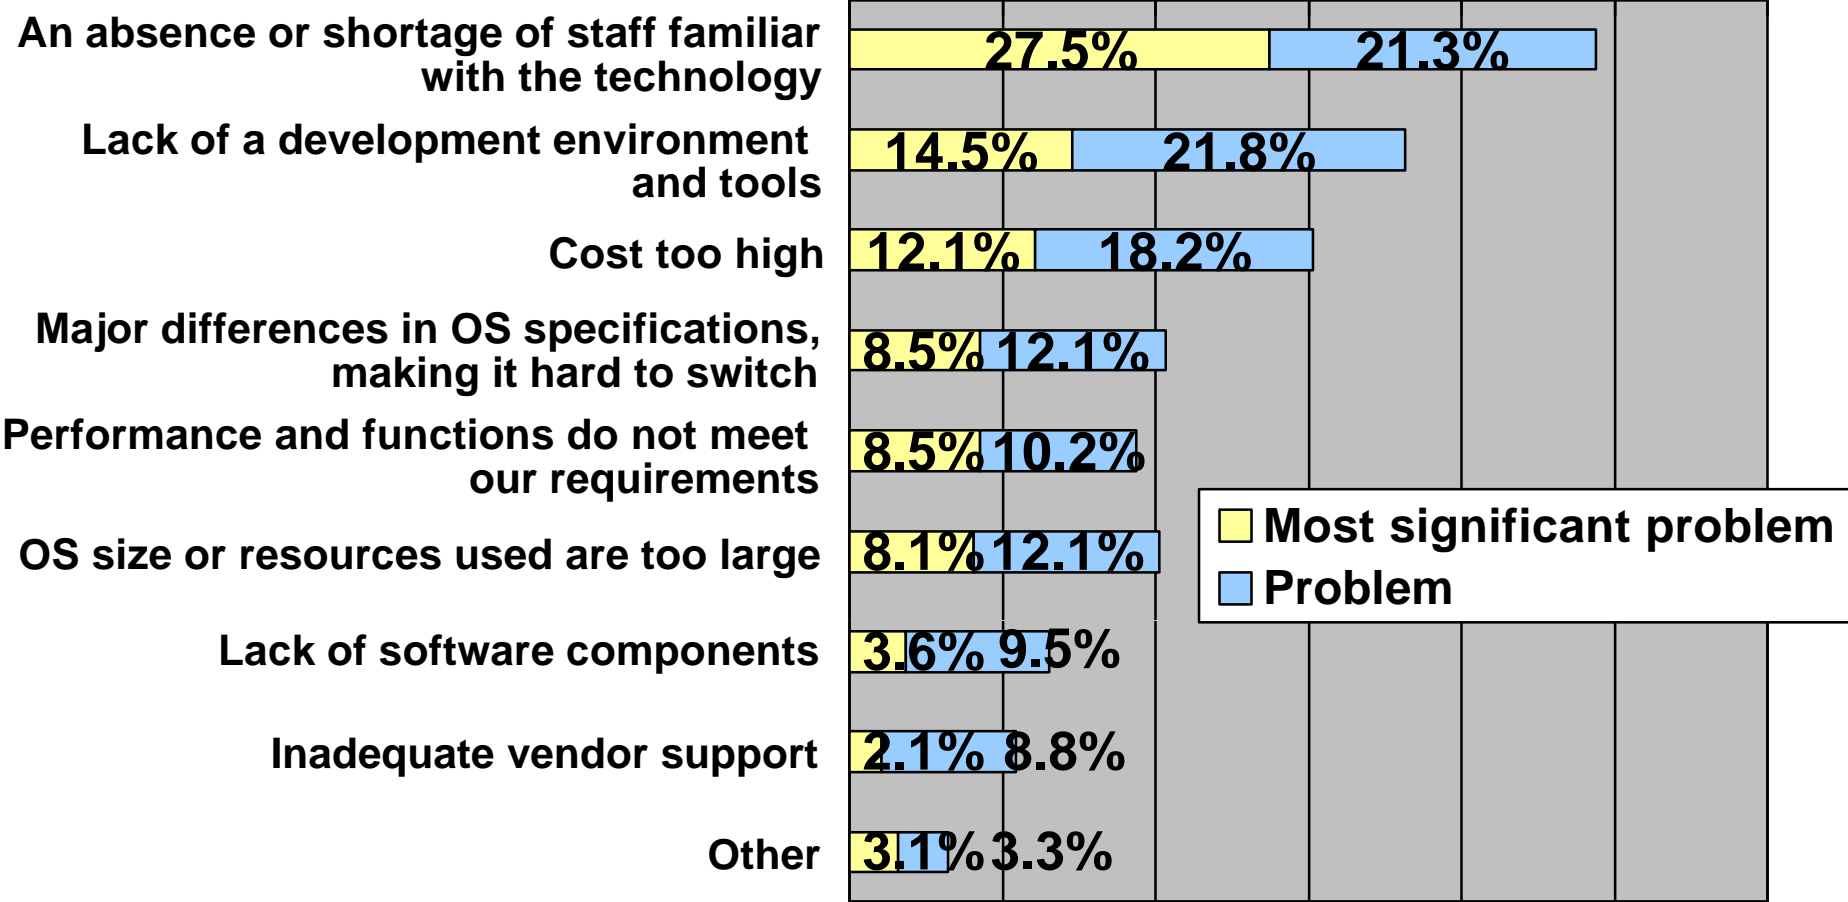

Valid answers: 675

Difficulties with Using a Real-Time OS (single answer)

Valid answers: 396

Difficulties with Using a Real-Time OS (multiple answers)

Valid answers: 422

0% 10% 20% 30% 40% 50% 60%

Real-time OS selection criteria (single answer)