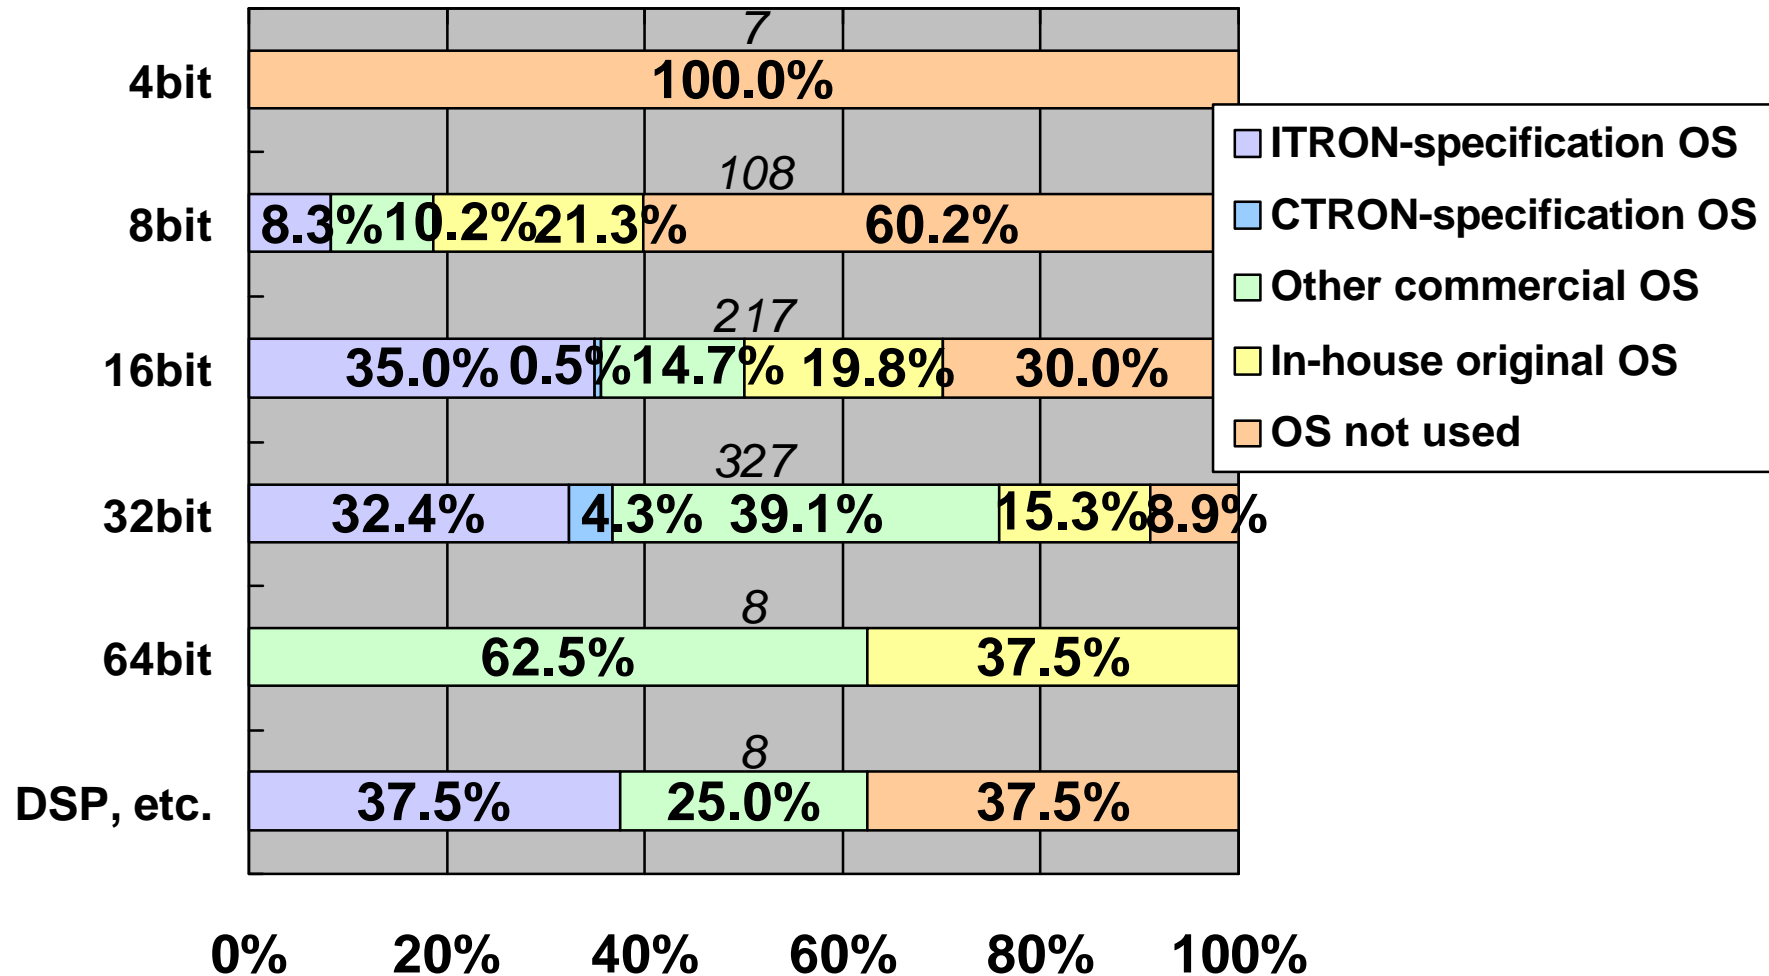

Valid answers: 675

OS Used in Recently Developed Embedded Systems

Valid answers: 675

OS Use and CPU Size

Valid answers: 675

OS Use and Program Size

Valid answers: 675

OS Use and Application Field