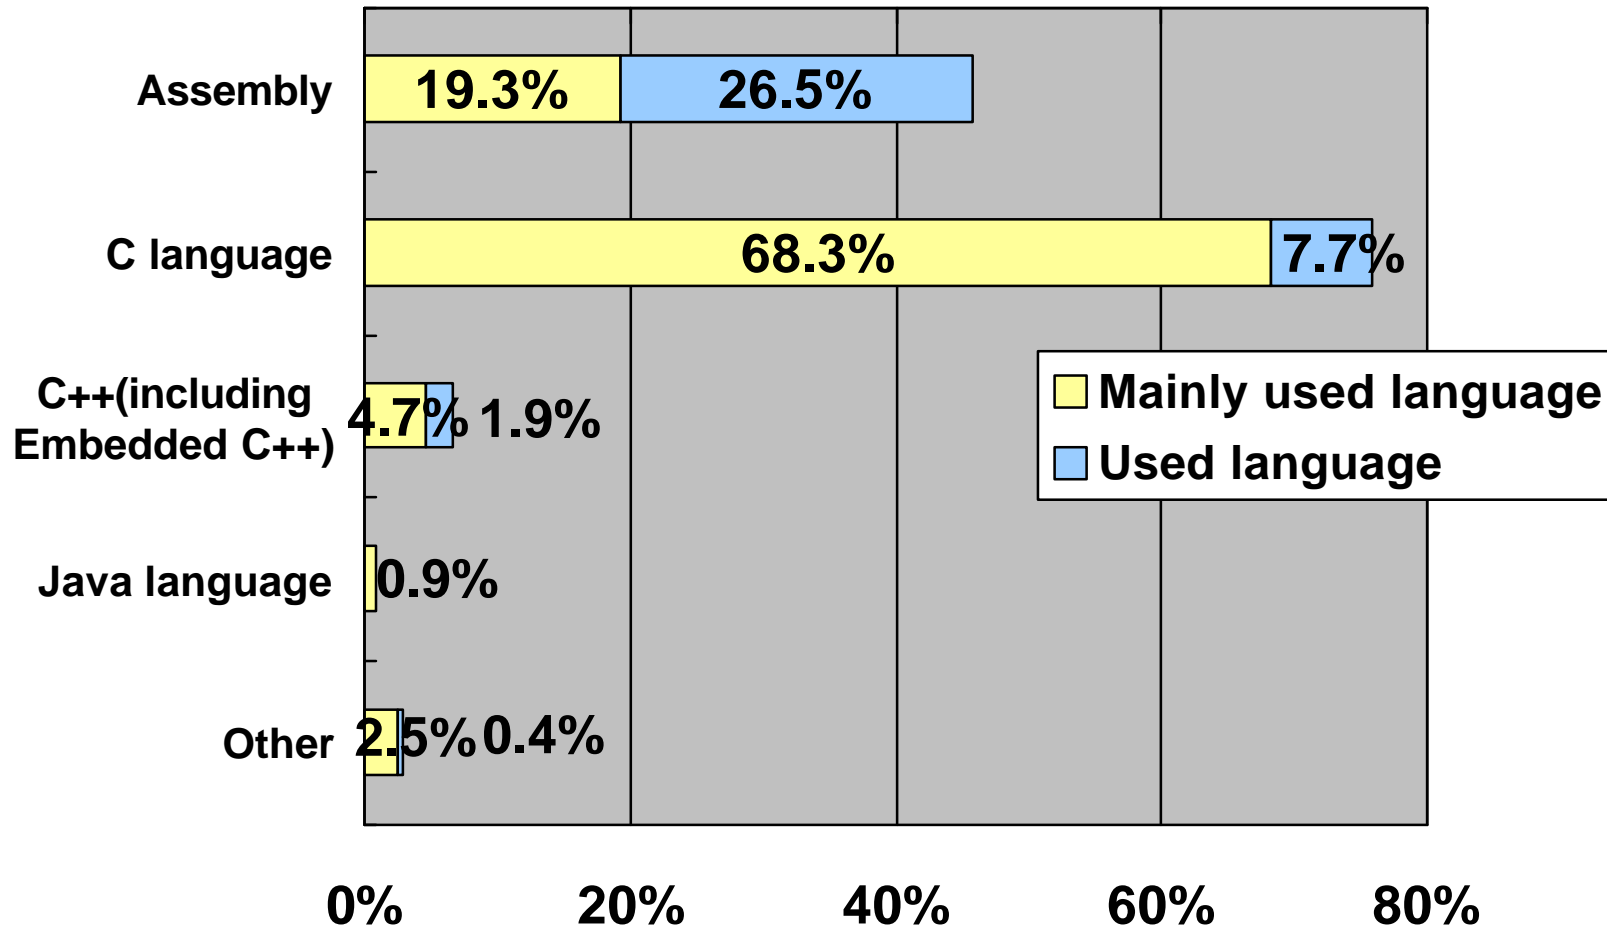

Occupation

Valid answers: 433

Application Fields of Recently Developed Embedded Systems

Valid answers: 675

CPU Used in Recently Developed Embedded Systems

Valid answers: 675

Program Size in Recently Developed Embedded Systems

Valid answers: 675

Program Size and CPU Size

Valid answers: 675

Programming Languages Used for Recently Developed Systems (single answer)

Valid answers: 646

Programming Languages Used for Recently Developed Systems (multiple answers)

Valid answers: 675

OS Used in Recently Developed Embedded Systems

Valid answers: 675

OS Use and CPU Size

Valid answers: 675

OS Use and Program Size

Valid answers: 675

OS Use and Application Field