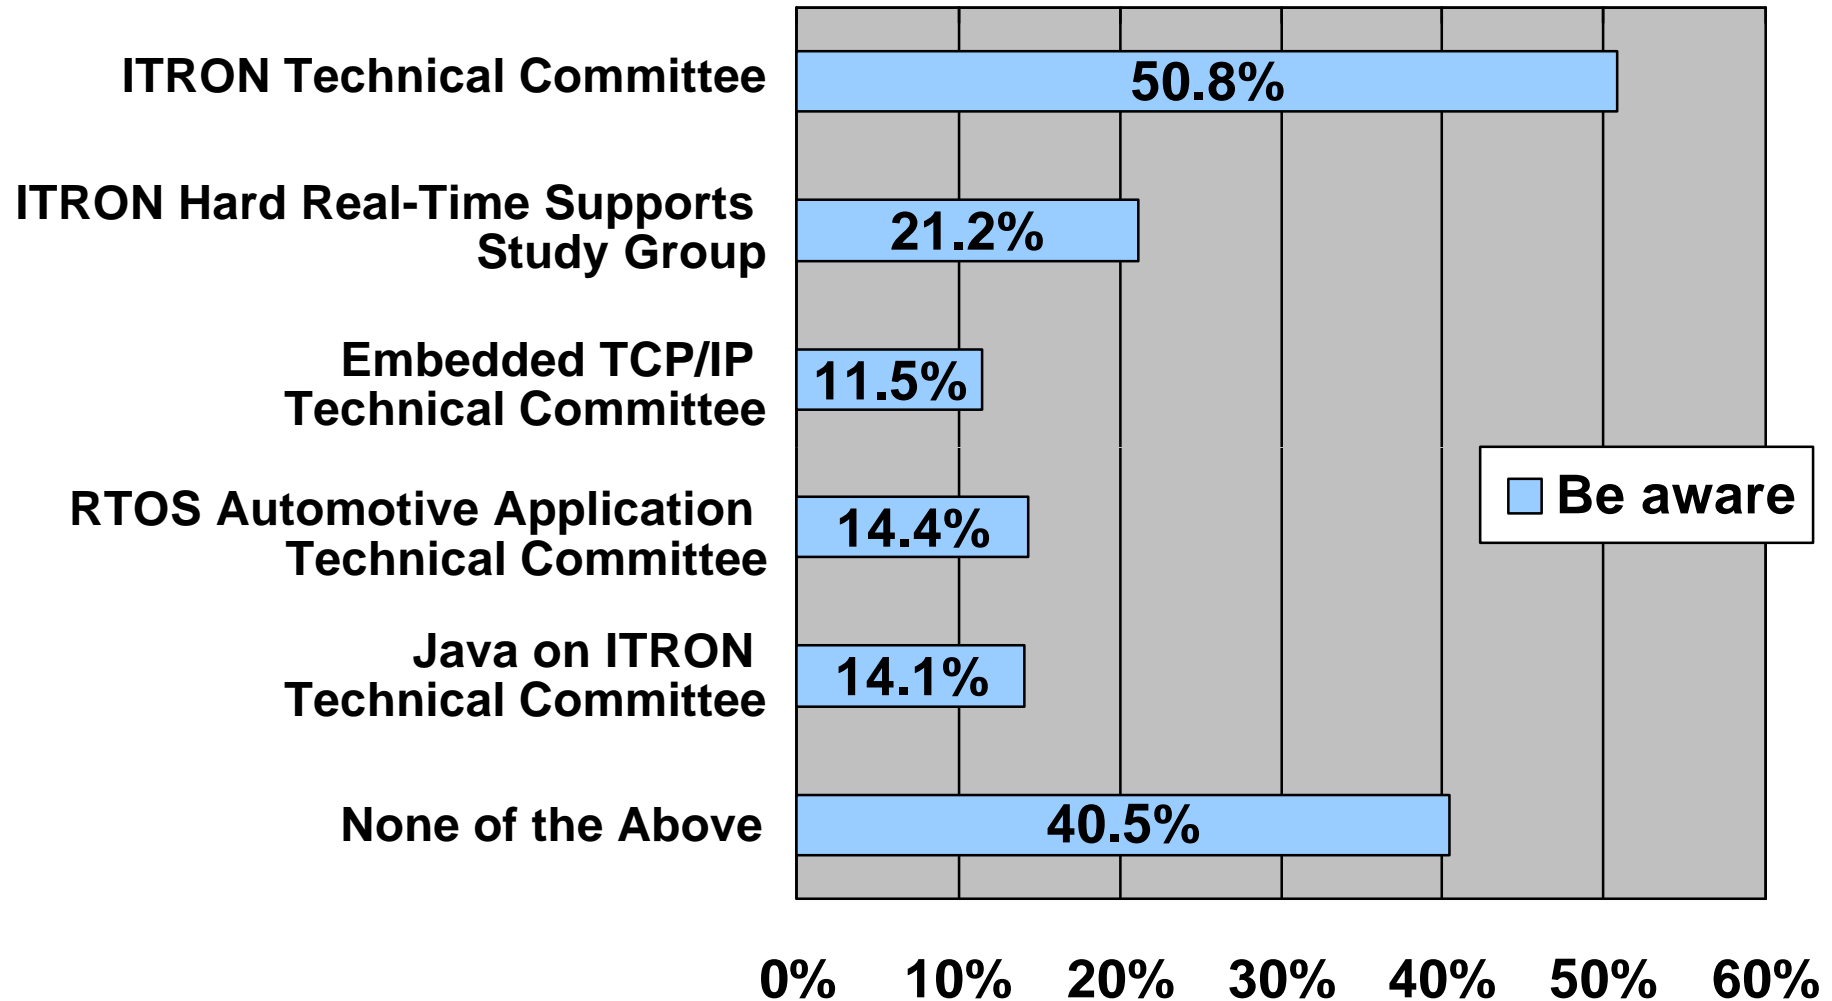

Awareness of the ITRON-related Committee and Study Group Activities

Valid answers: 425