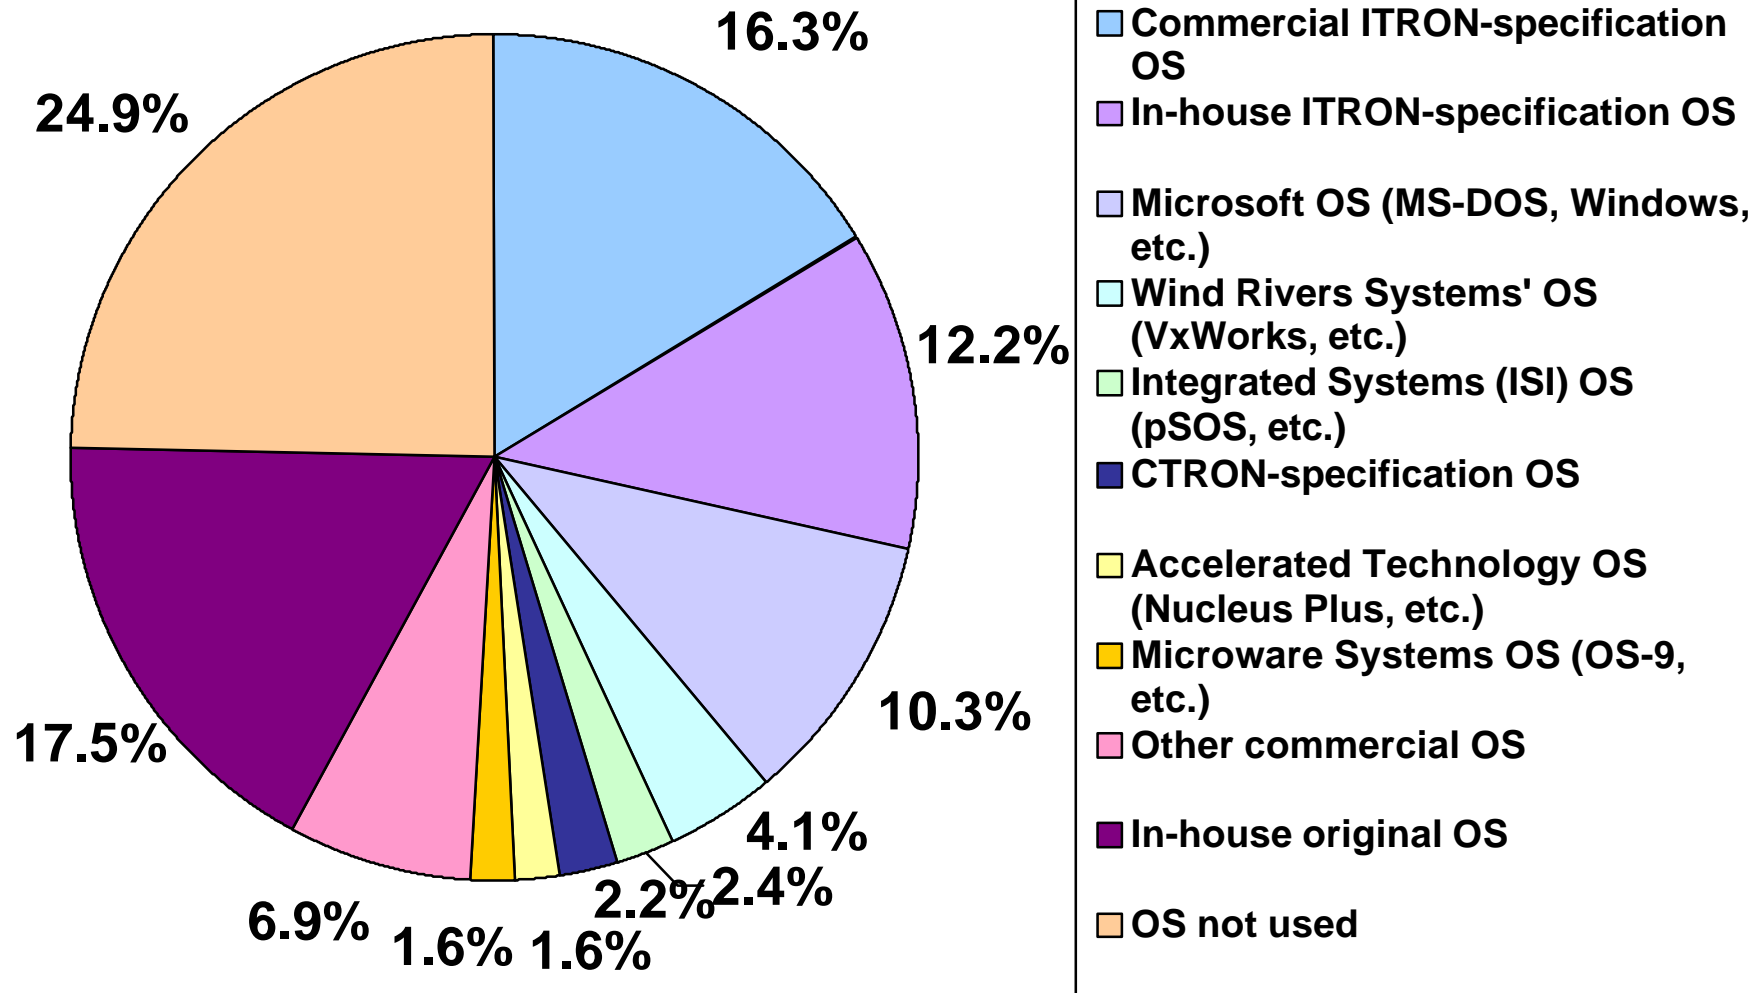

Occupation

Valid answers: 433

Application Fields of Recently Developed Embedded Systems

Valid answers: 675

CPU Used in Recently Developed Embedded Systems

Valid answers: 675

Program Size in Recently Developed Embedded Systems

Valid answers: 675

Program Size and CPU Size

Valid answers: 675

Programming Languages Used for Recently Developed Systems (single answer)

Valid answers: 646

Programming Languages Used for Recently Developed Systems (multiple answers)

Valid answers: 675

OS Used in Recently Developed Embedded Systems

Valid answers: 675

OS Use and CPU Size

Valid answers: 675

OS Use and Program Size

Valid answers: 675

OS Use and Application Field