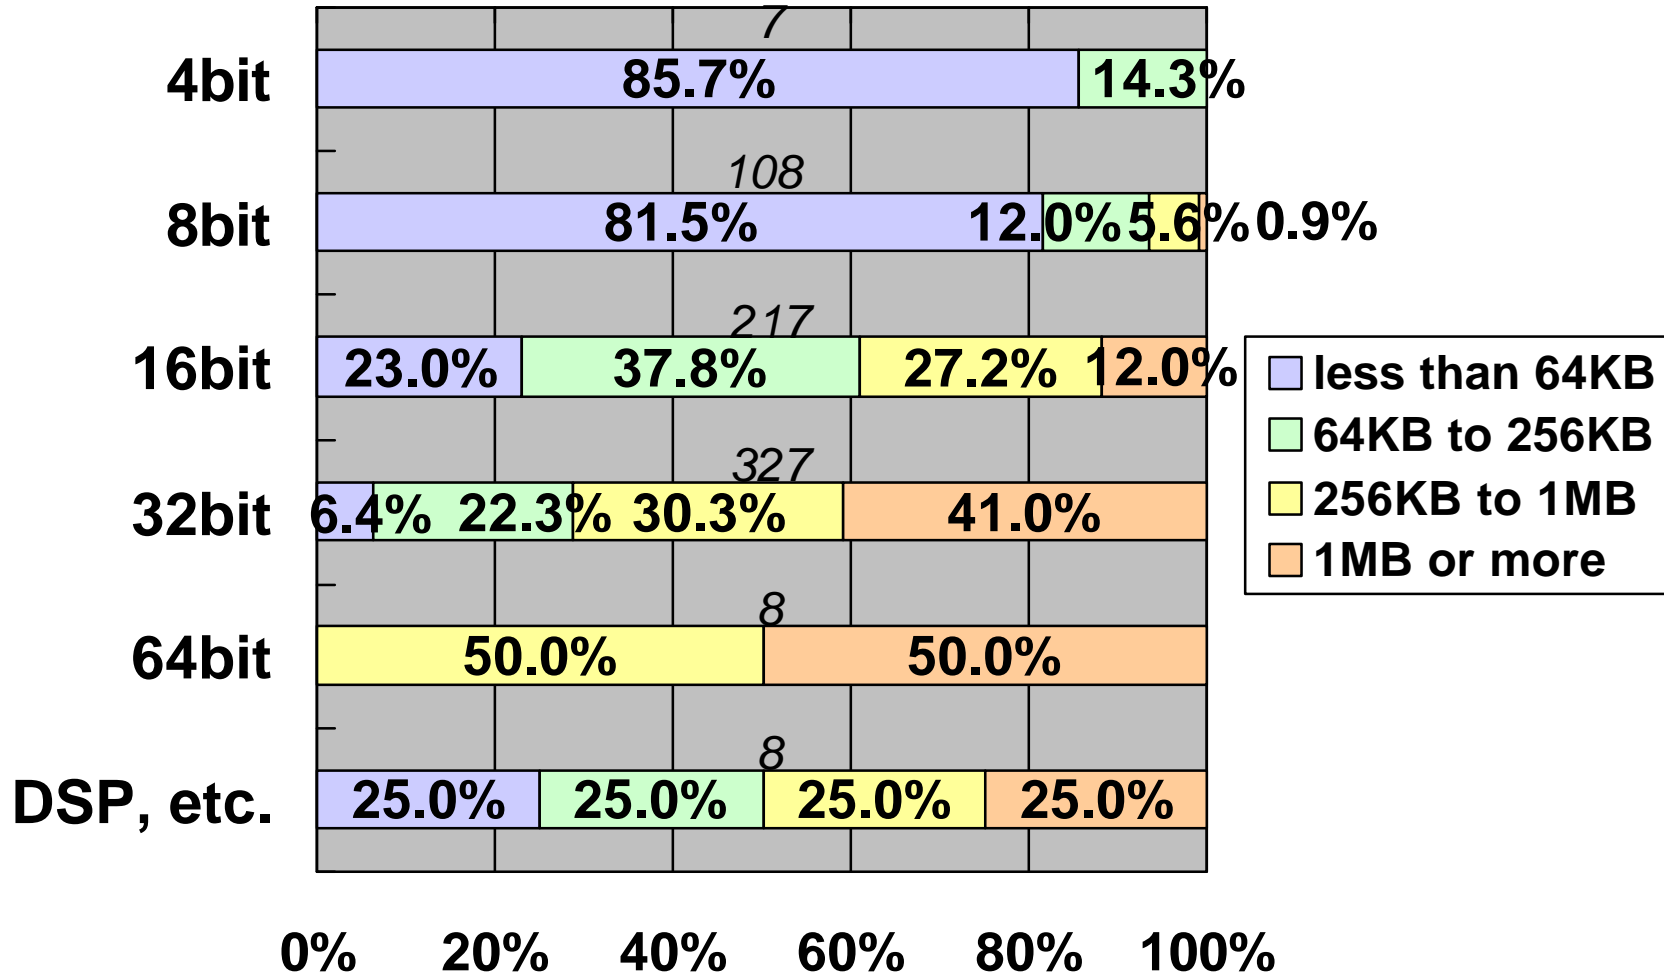

Occupation

Valid answers: 433

Application Fields of Recently Developed Embedded Systems

Valid answers: 675

CPU Used in Recently Developed Embedded Systems

Valid answers: 675

Program Size in Recently Developed Embedded Systems

Valid answers: 675

Program Size and CPU Size

Valid answers: 675

Programming Languages Used for Recently Developed Systems (single answer)

Valid answers: 646

Programming Languages Used for Recently Developed Systems (multiple answers)