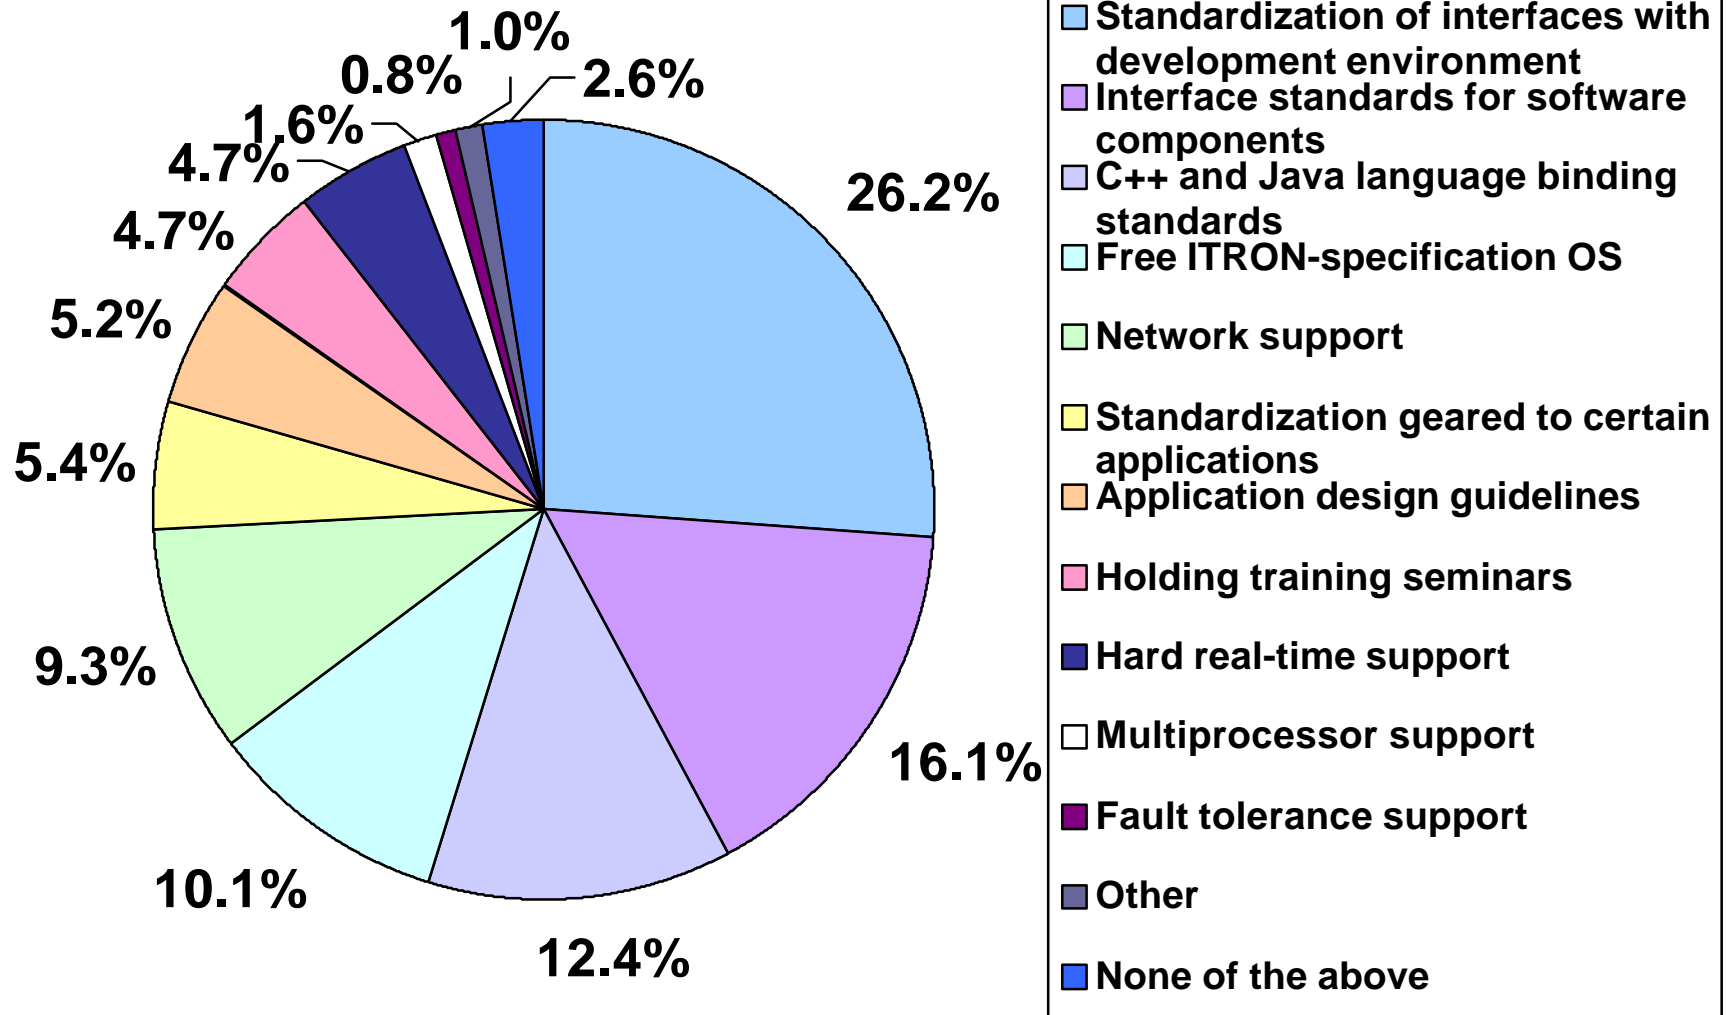

ITRON-specification OS Disadvantages (single answer)

Valid answers: 281

ITRON-specification OS Disadvantages (multiple answers)

Valid answers: 284

Wishes for Further ITRON Involvement (single answer)

Valid answers: 386

Wishes for Further ITRON Involvement (multiple answers)

Valid answers: 417