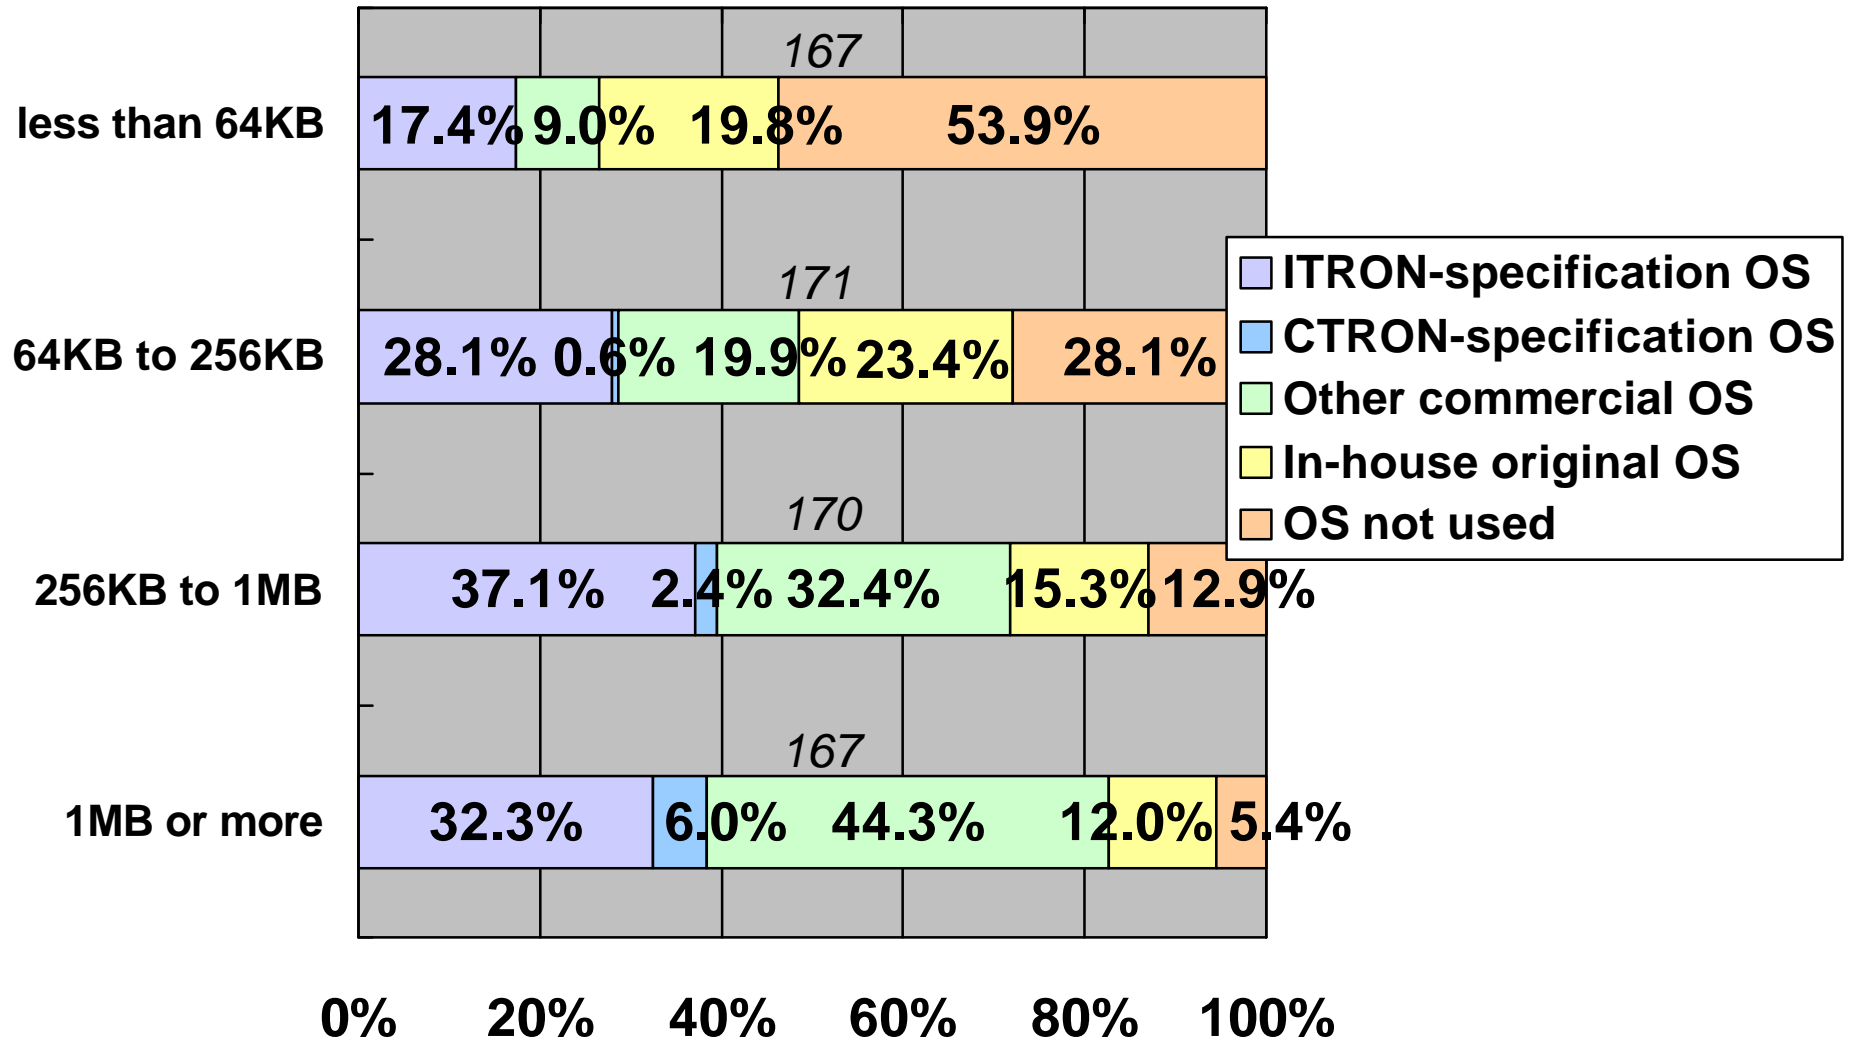

Valid answers: 675

OS Used in Recently Developed Embedded Systems

Valid answers: 675

OS Use and CPU Size

Valid answers: 675

OS Use and Program Size

Valid answers: 675

OS Use and Application Field