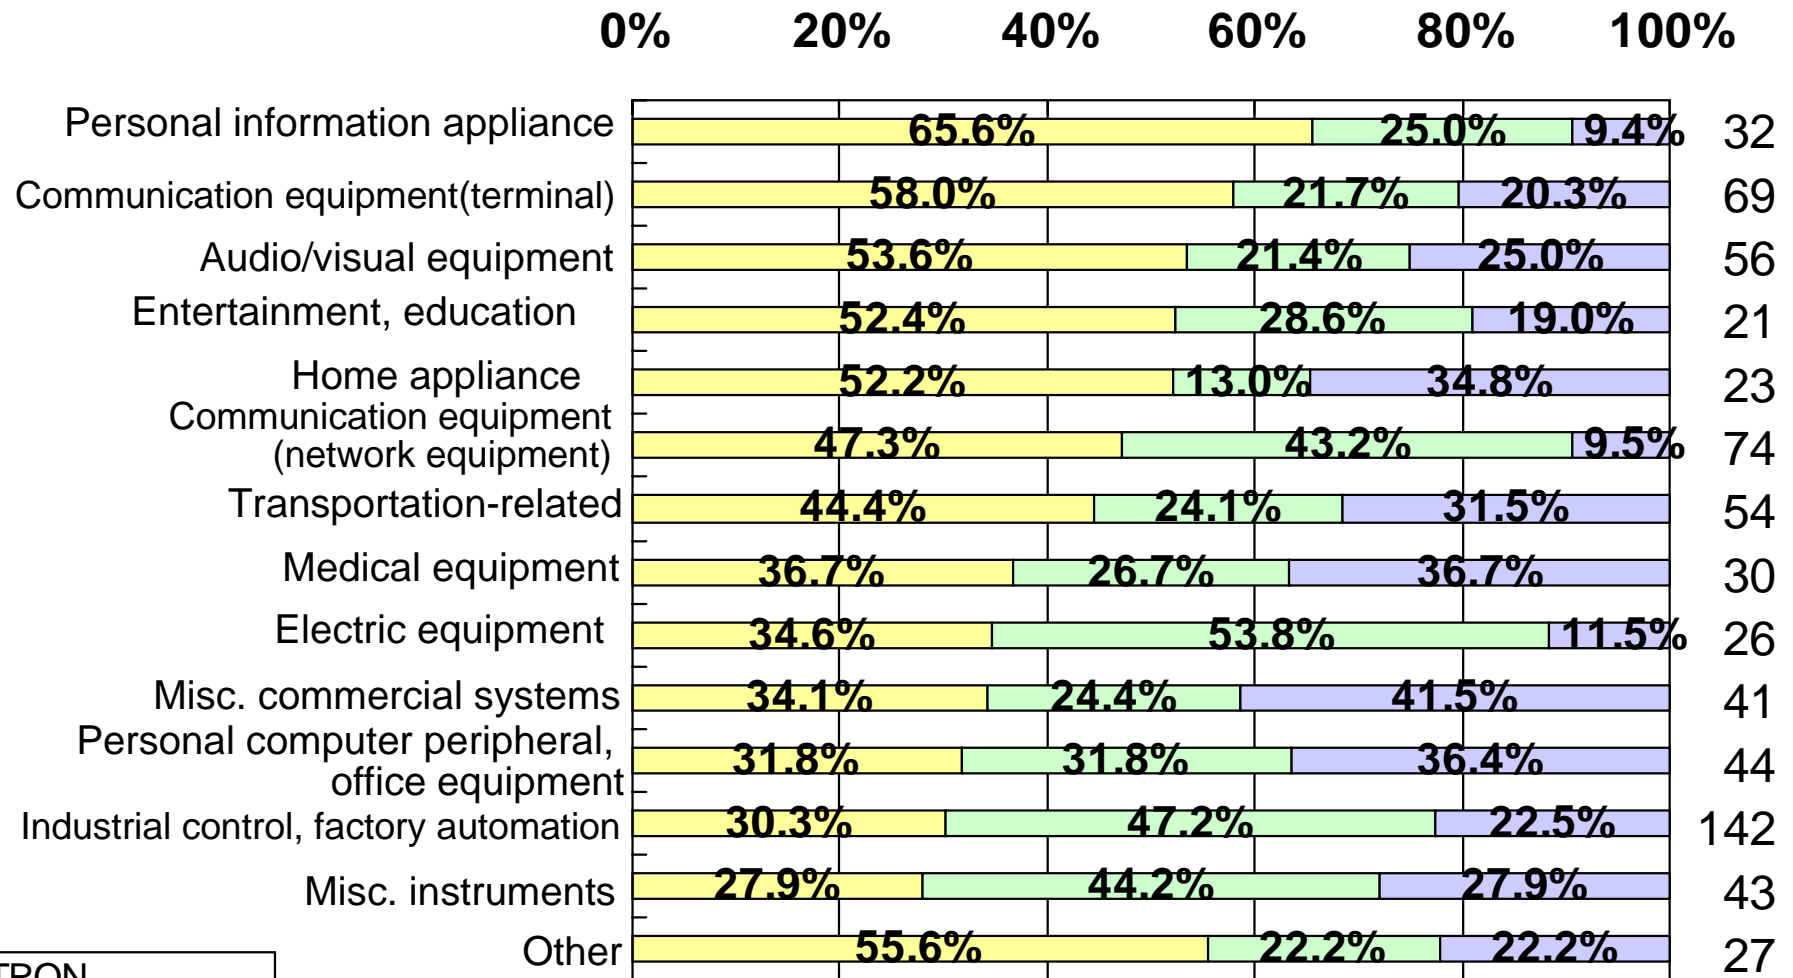

OS Embedded of Recently Developed Embedded Systems

Valid answers: 945

OS Use and Application Field

Valid answers : 945

0% 20% 40% 60% 80% 100%

OS Use and Application Field

(without "Not used") Valid answers : 945

OS use and CPU Size

Valid answers : 945

OS Use and Program Size

Valid answers :945

Difficulties with Using a Real-Time OS (single answer)

Valid answers : 640

Difficulties with Using a Real-Time OS (multiple answers)