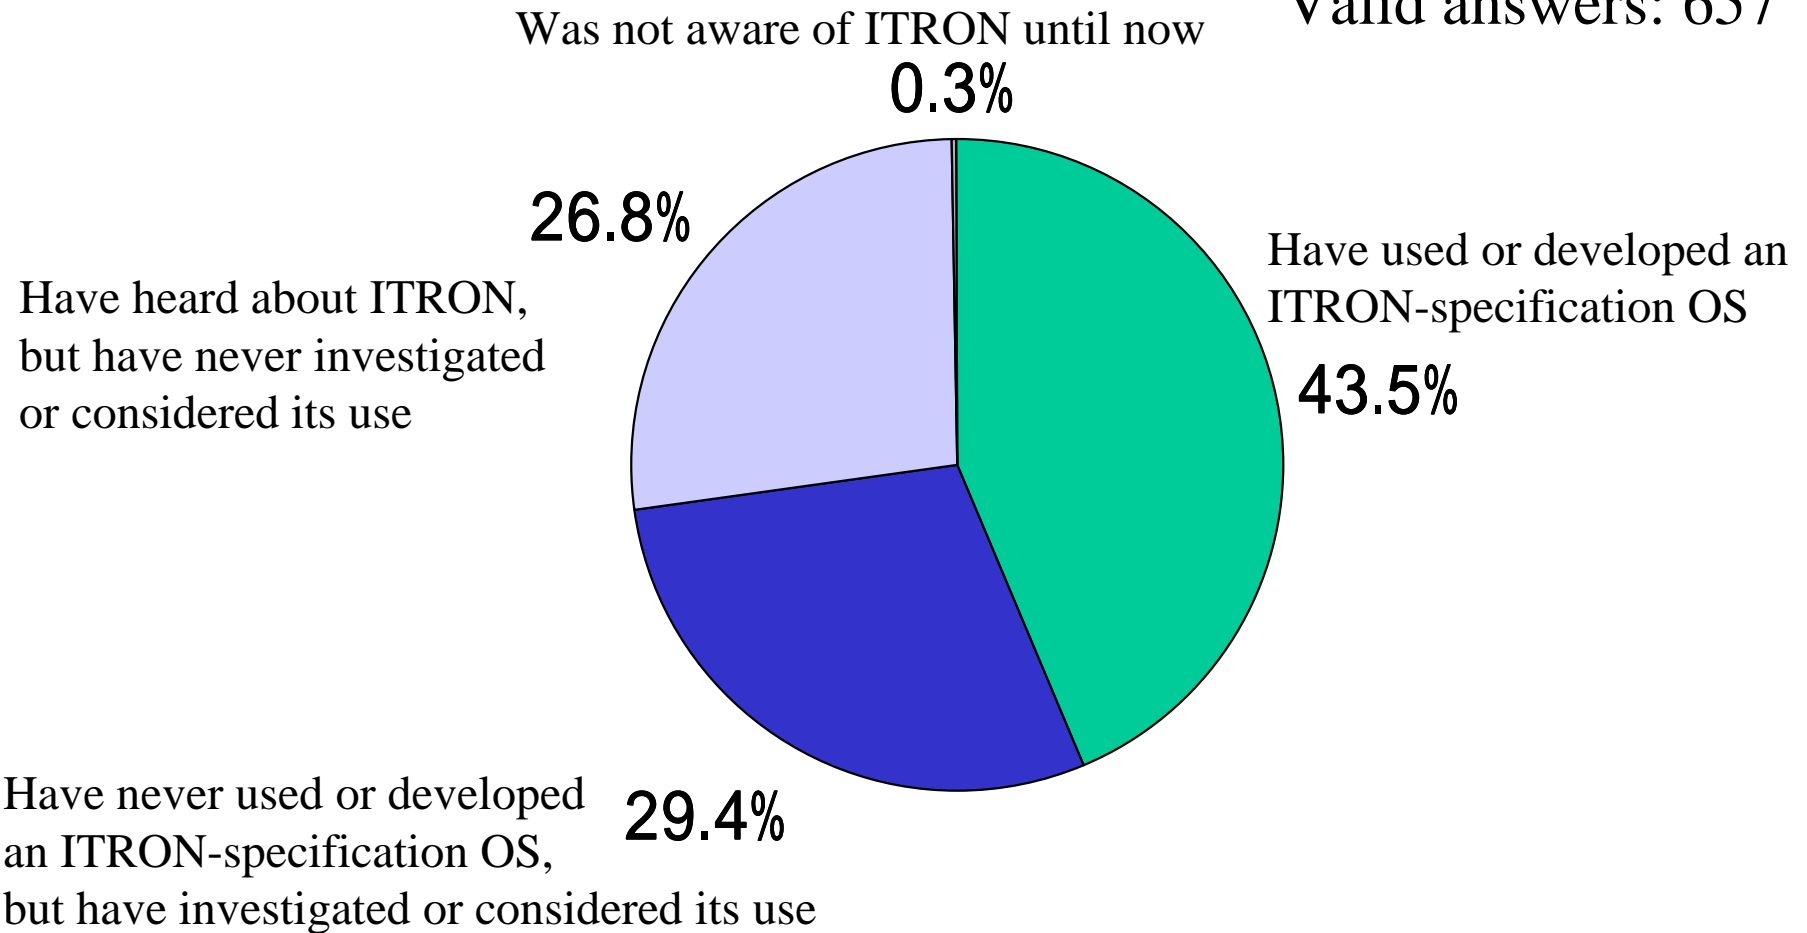

Valid answers : 640

Real-time OS selection criteria (single answer)

Valid answers: 602

Real-time OS selection criteria (multiple answers)

Valid answers: 602

Awareness of the ITRON-specification OS

Valid answers: 657