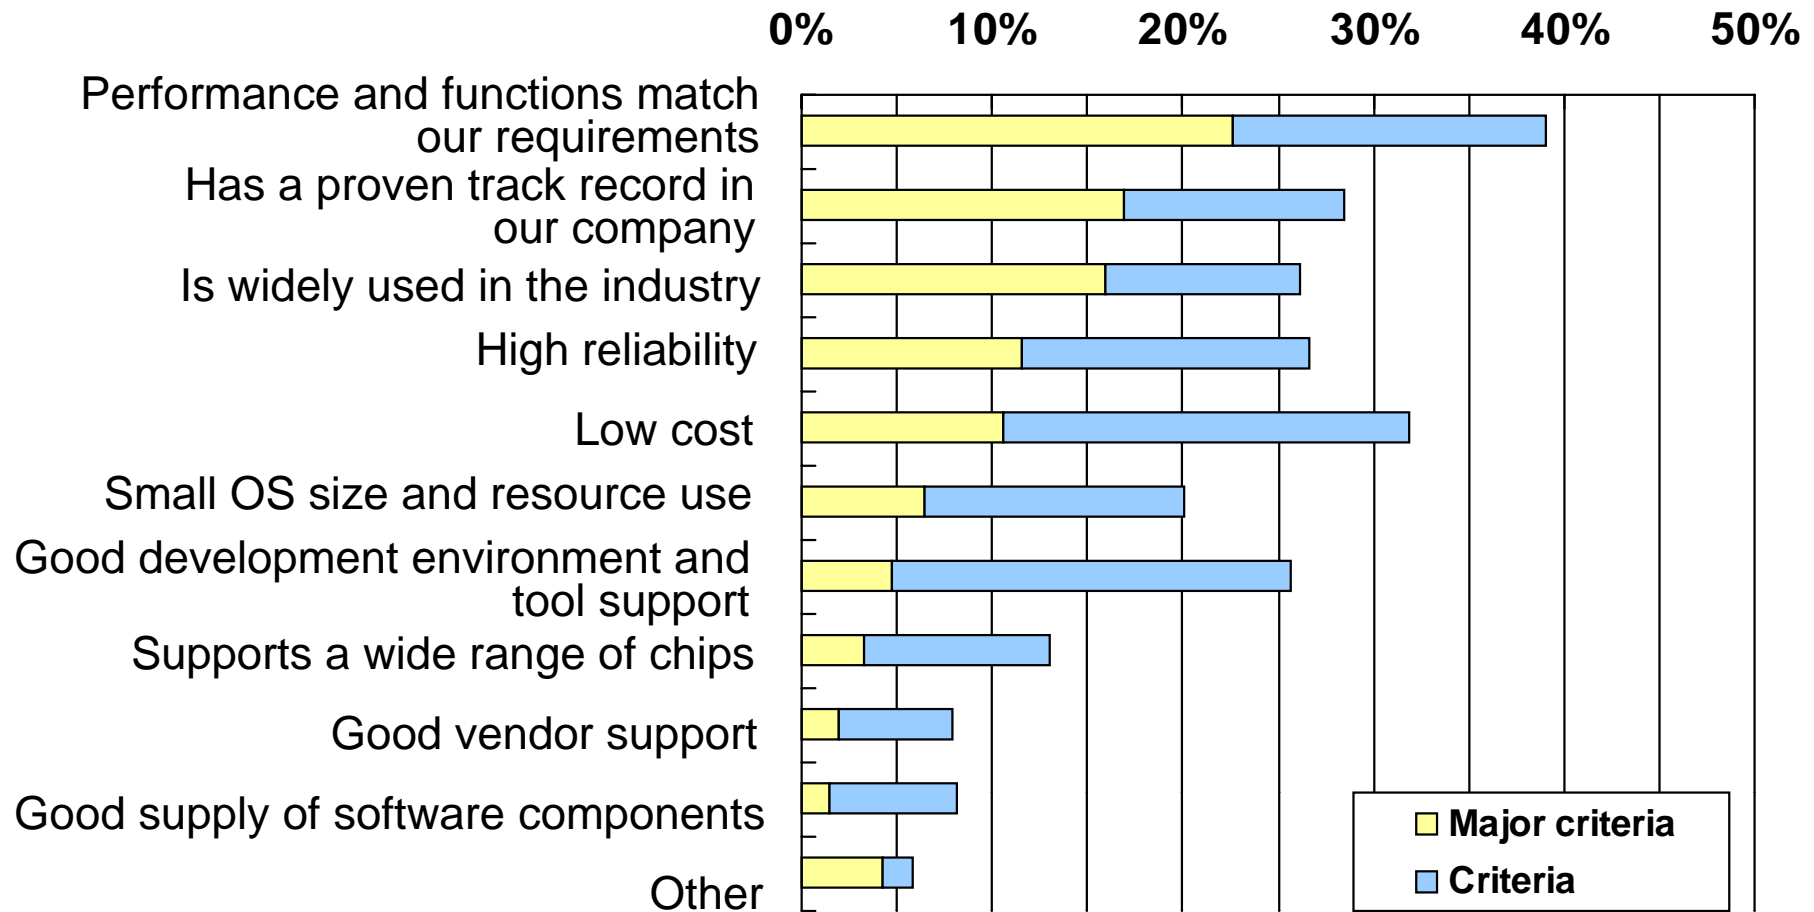

Valid answers : 640

Real-time OS selection criteria (single answer)

Valid answers: 602

Real-time OS selection criteria (multiple answers)

Valid answers: 602

Awareness of the ITRON-specification OS

Valid answers: 657