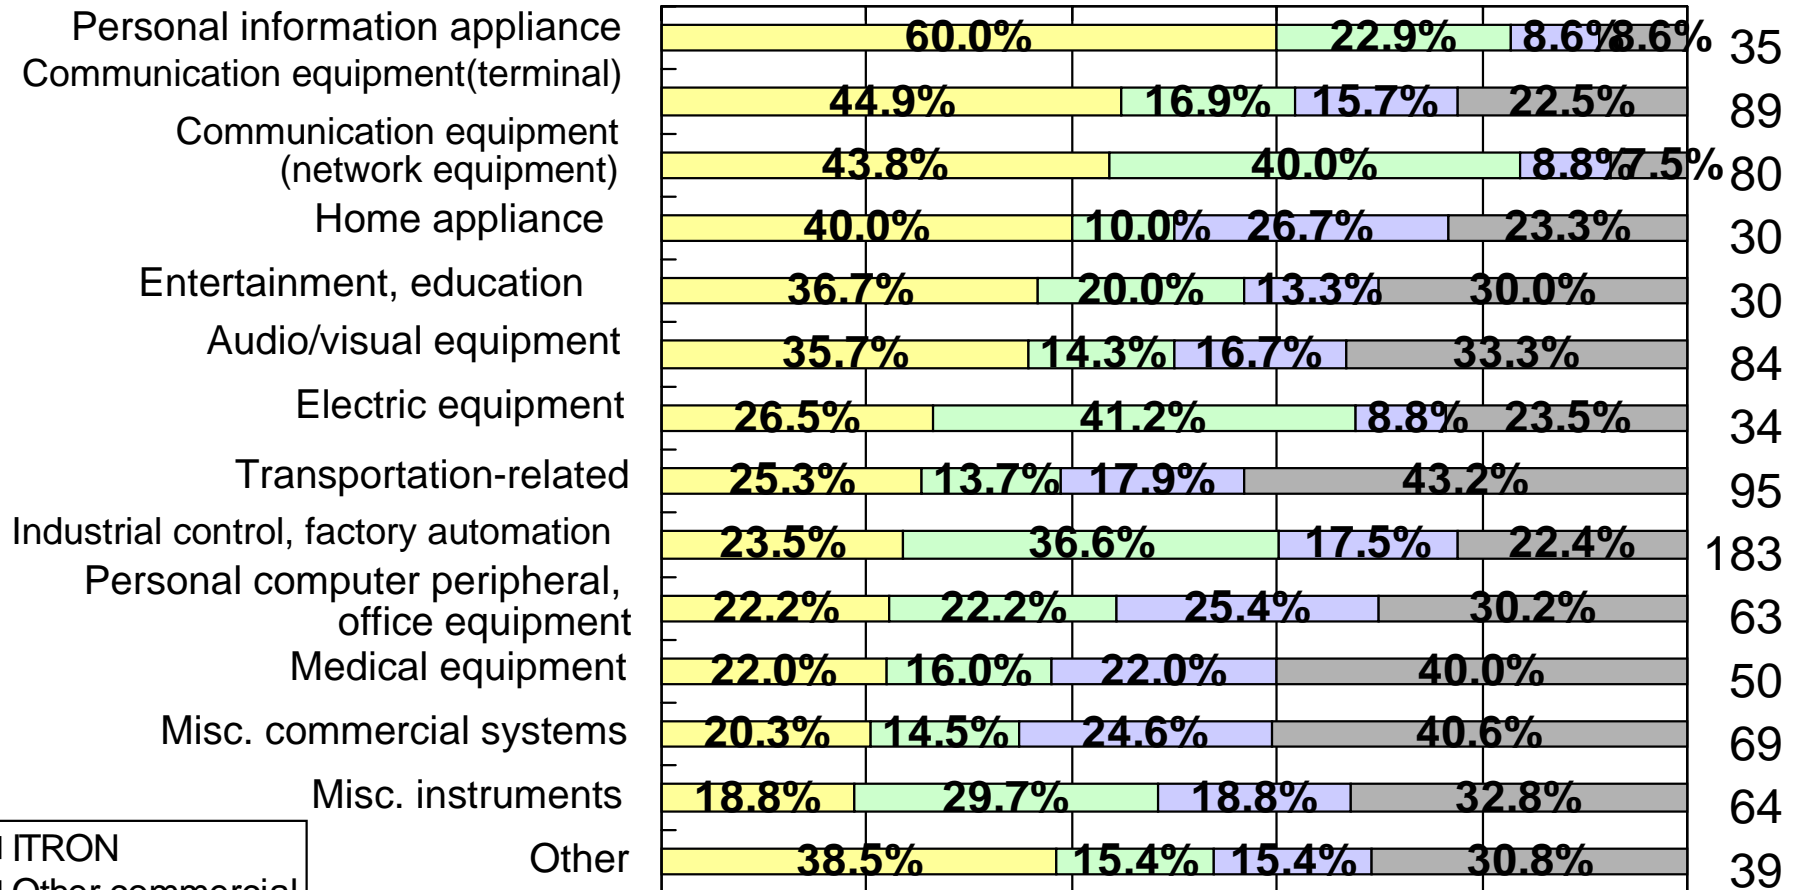

OS Embedded of Recently Developed Embedded Systems

Valid answers: 945

OS Use and Application Field

Valid answers : 945

0% 20% 40% 60% 80% 100%

OS Use and Application Field

(without "Not used") Valid answers : 945

OS use and CPU Size

Valid answers : 945

OS Use and Program Size

Valid answers :945

Difficulties with Using a Real-Time OS (single answer)

Valid answers : 640

Difficulties with Using a Real-Time OS (multiple answers)