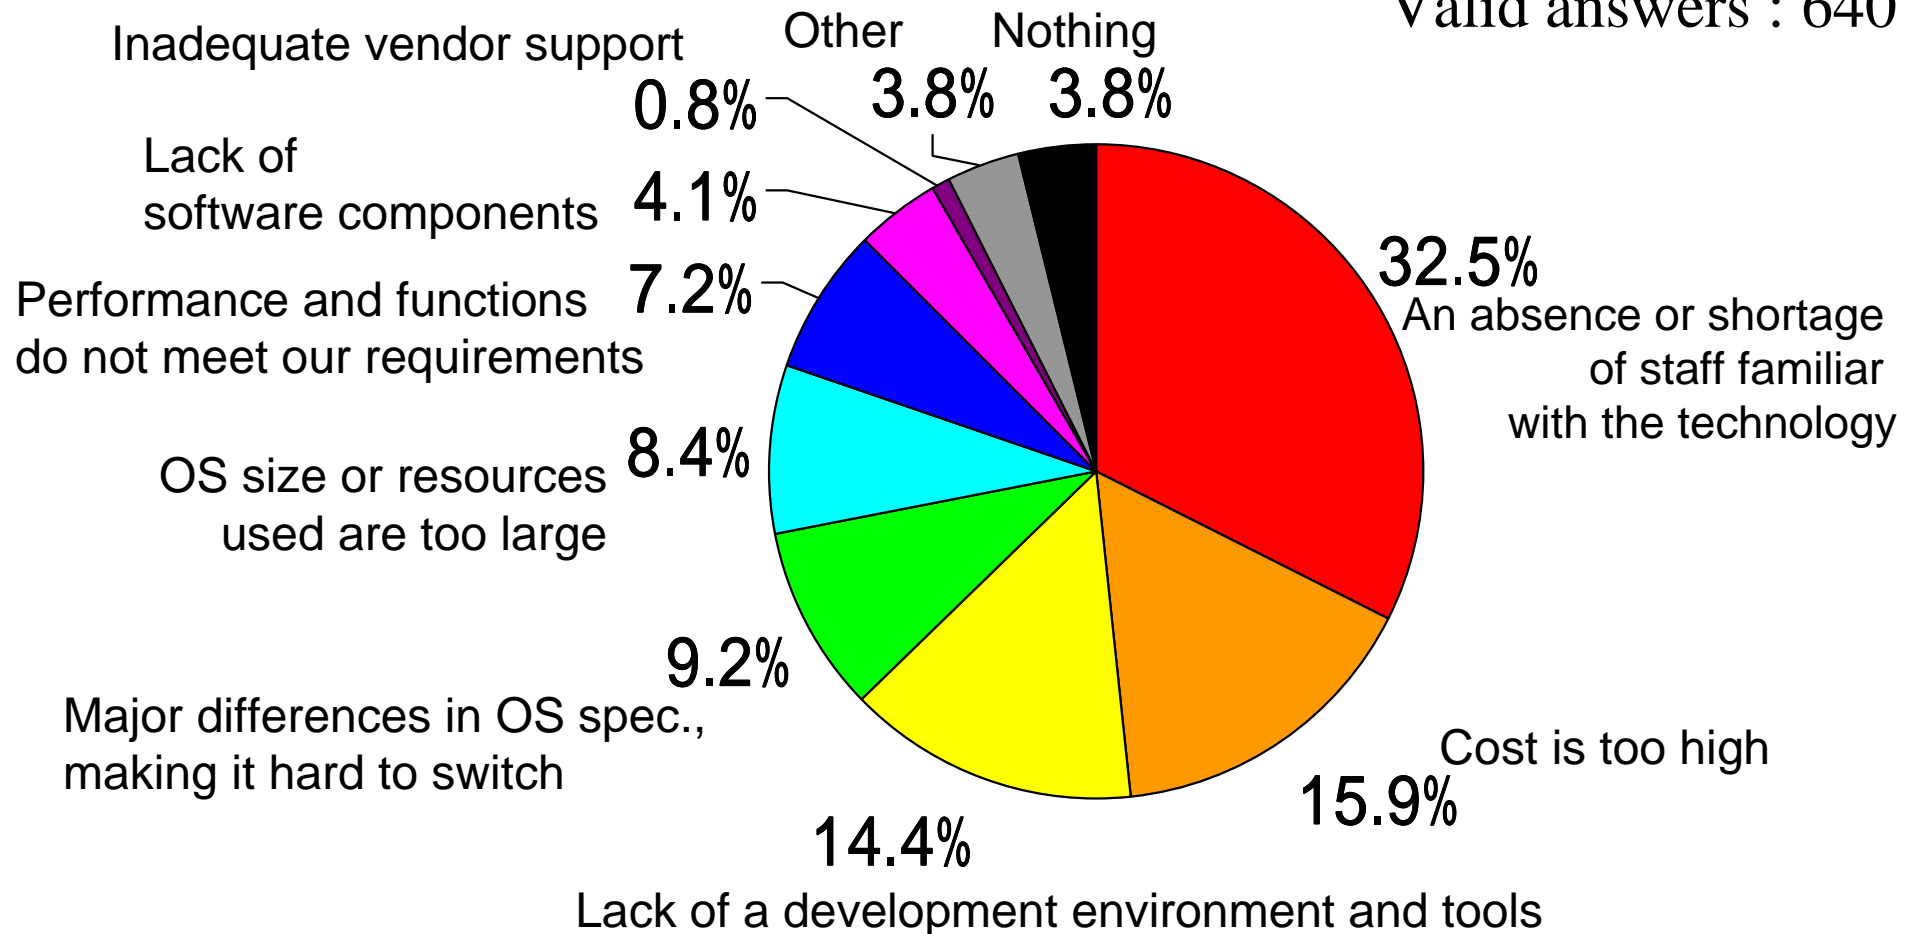

OS use and CPU Size

Valid answers : 945

OS Use and Program Size

Valid answers :945

Difficulties with Using a Real-Time OS (single answer)

Valid answers : 640

Difficulties with Using a Real-Time OS (multiple answers)