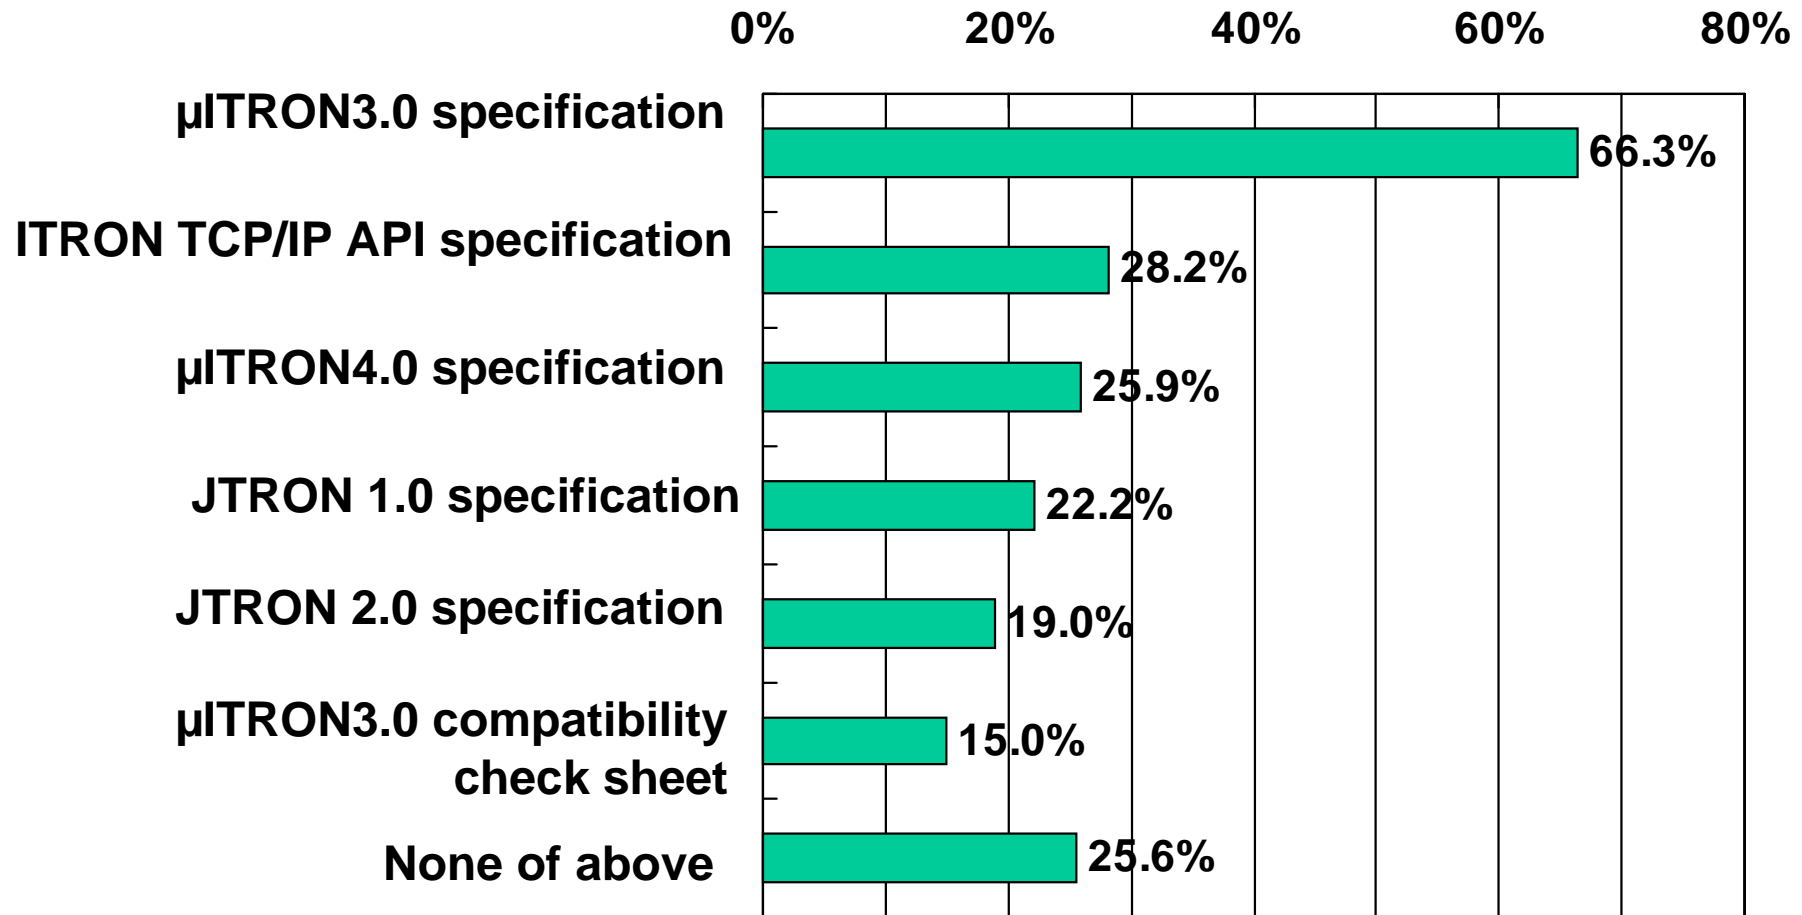

Awareness of ITRON-related specifications

Valid answers: 653