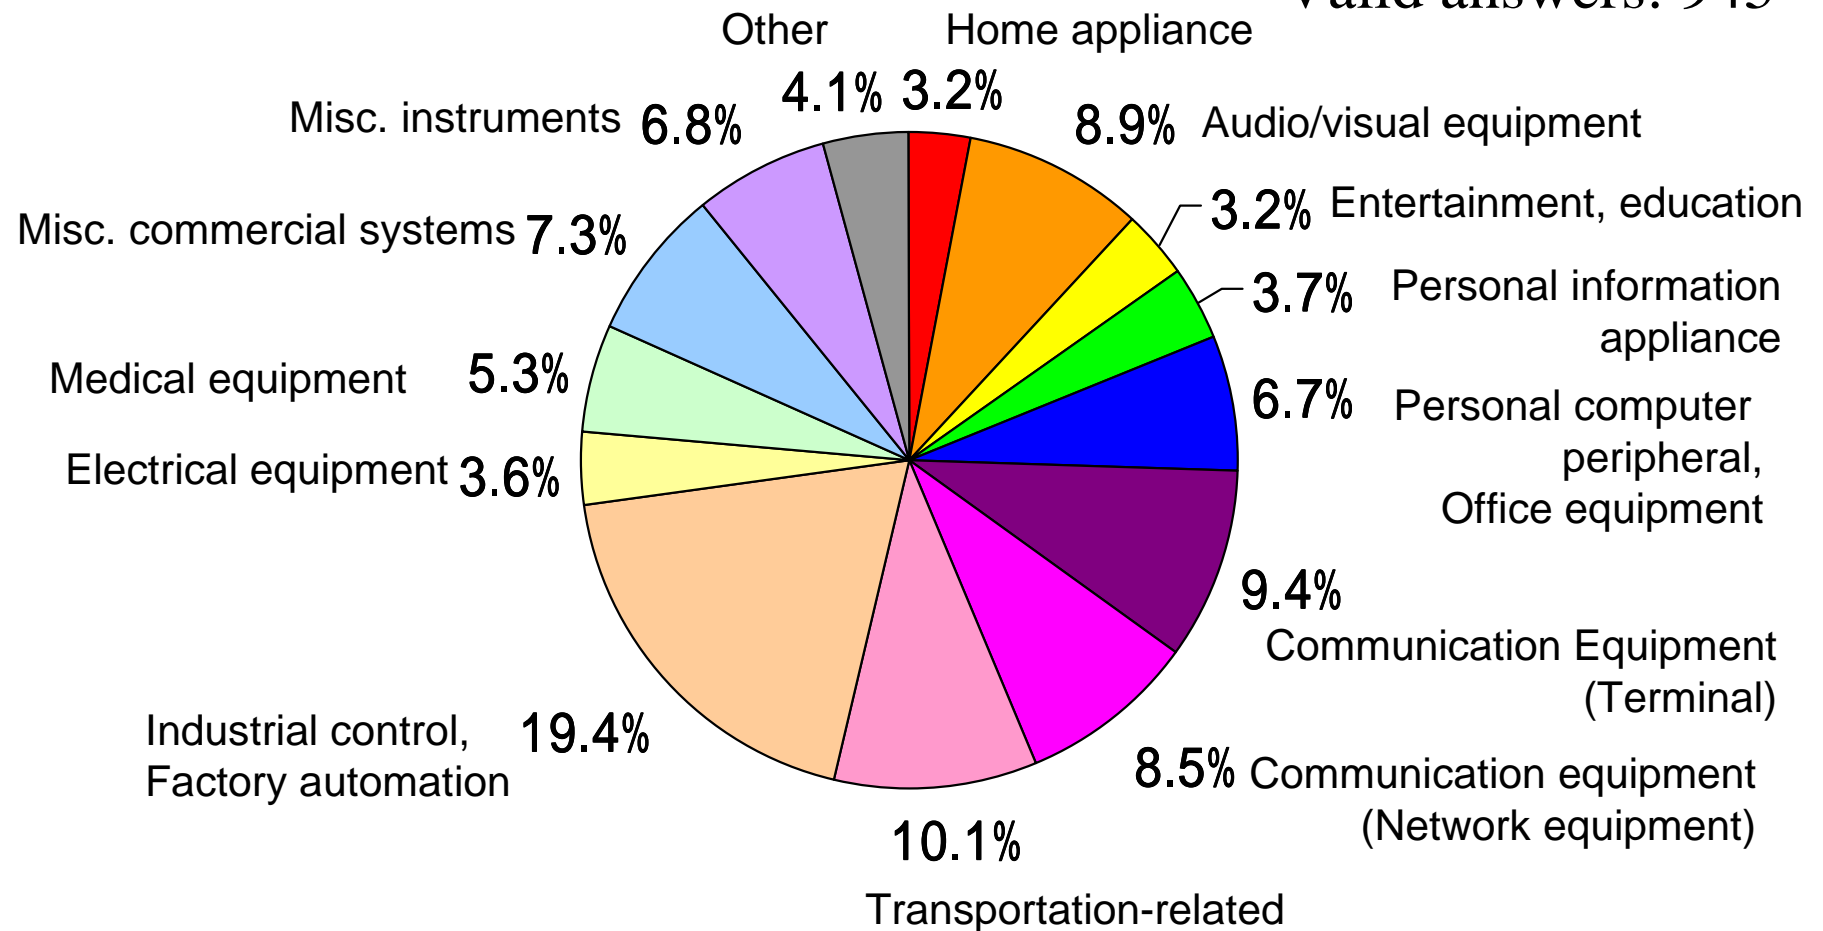

Occupation

Valid answers : 668

Application Fields of Recently Developed Embedded Systems

Valid answers: 945

CPU Used in Recently Developed Embedded Systems

Valid answers: 945

Program Size in Recently Developed Embedded Systems

Valid answers: 945

Programming Languages Used for Recently Developed Systems (single answer)

Valid answers : 945

Programming Languages Used for Recently Developed Systems (multiple answers)

Valid answers: 945