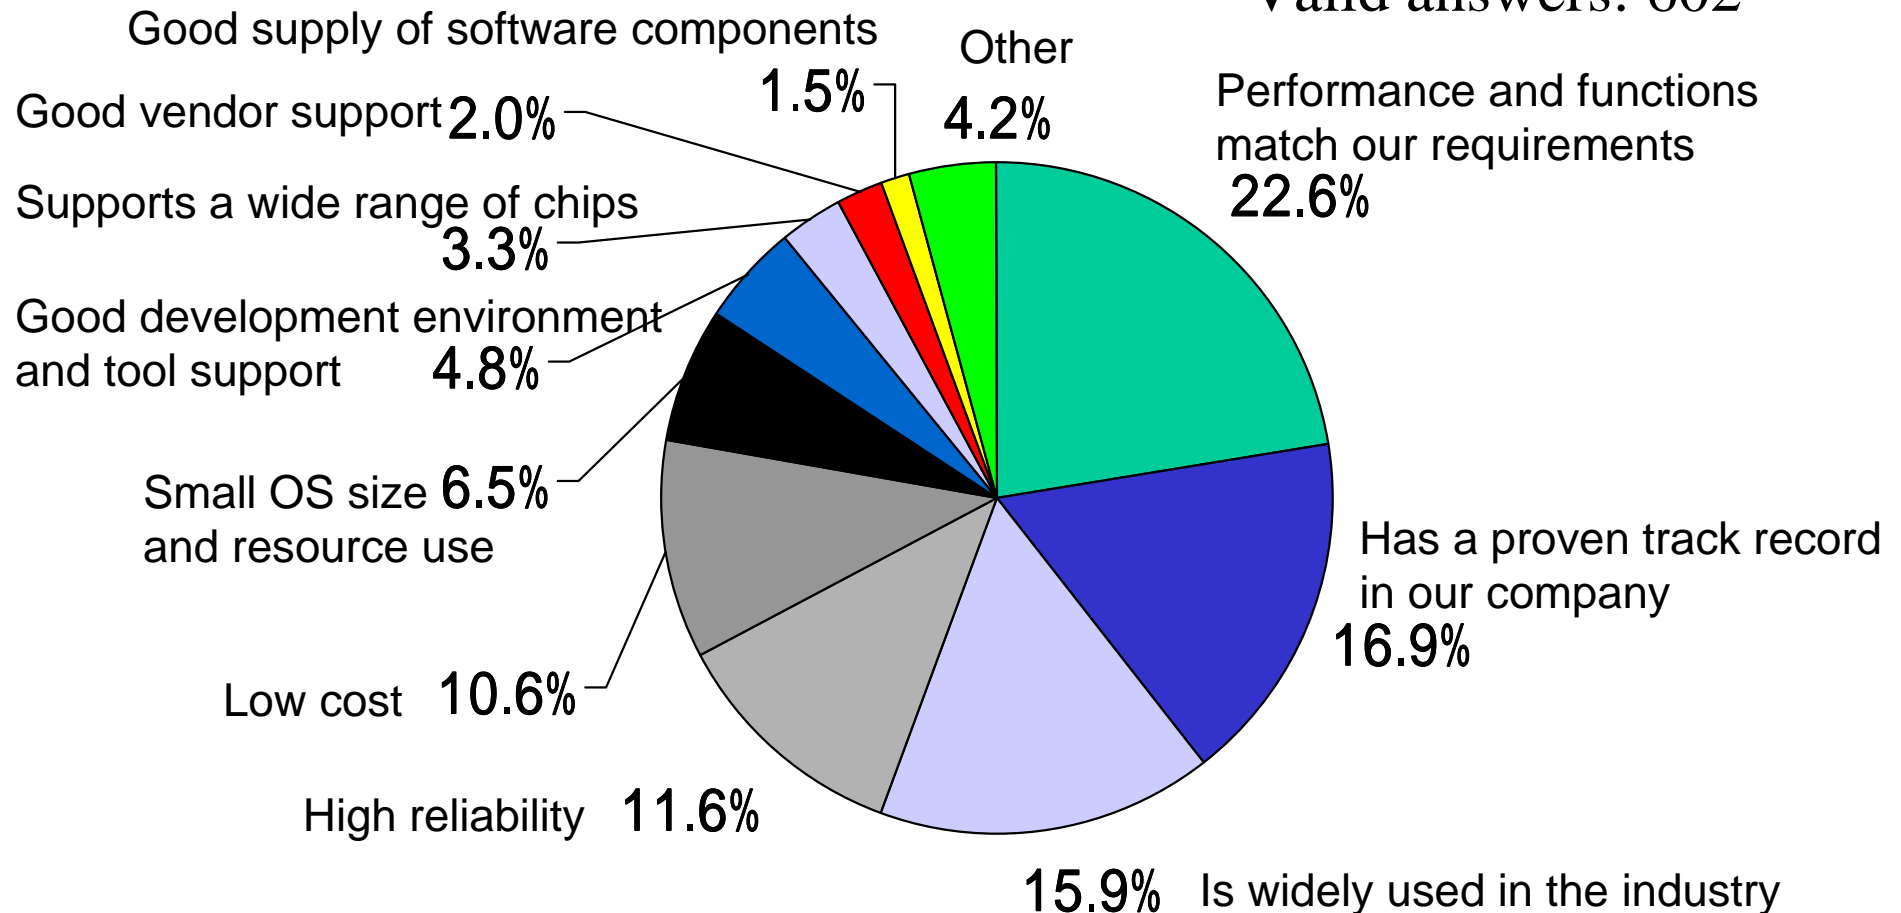

Real-time OS selection criteria (single answer)

Valid answers: 602