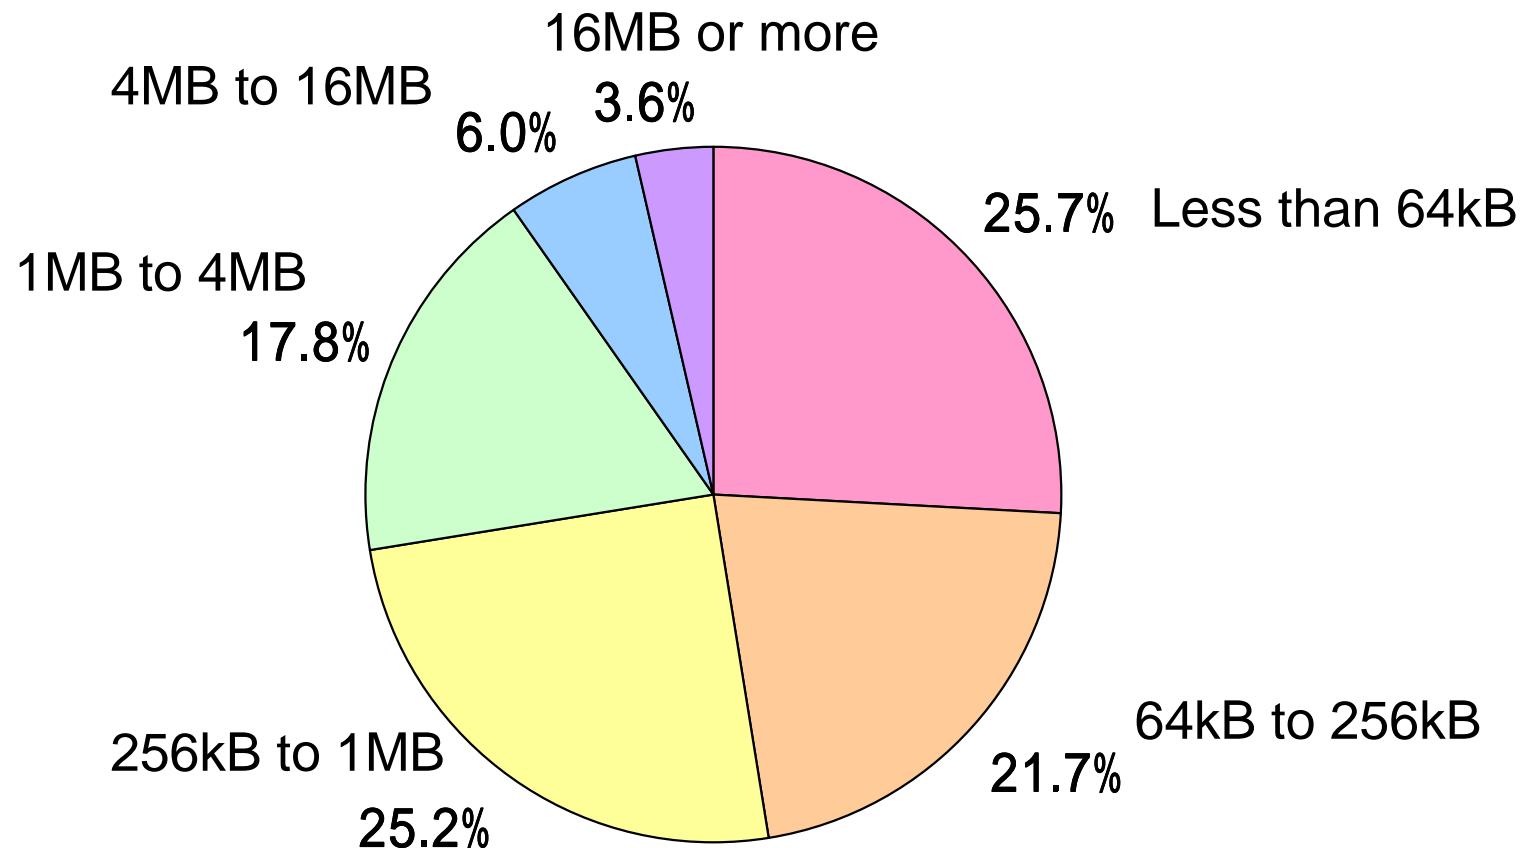

Program Size in Recently Developed Embedded Systems

Valid answers: 945