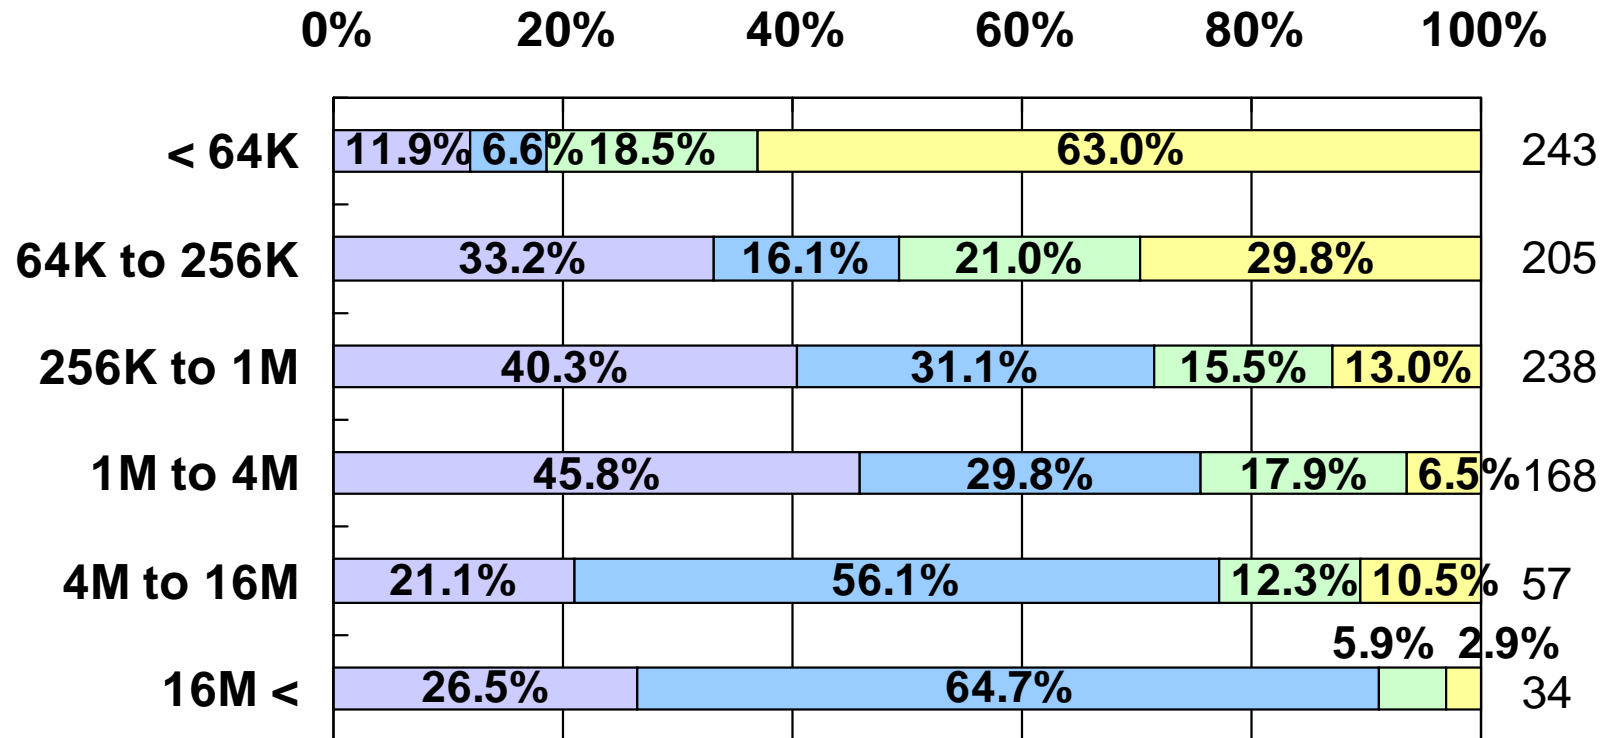

OS use and CPU Size

Valid answers : 945

OS Use and Program Size

Valid answers :945

Difficulties with Using a Real-Time OS (single answer)

Valid answers : 640

Difficulties with Using a Real-Time OS (multiple answers)