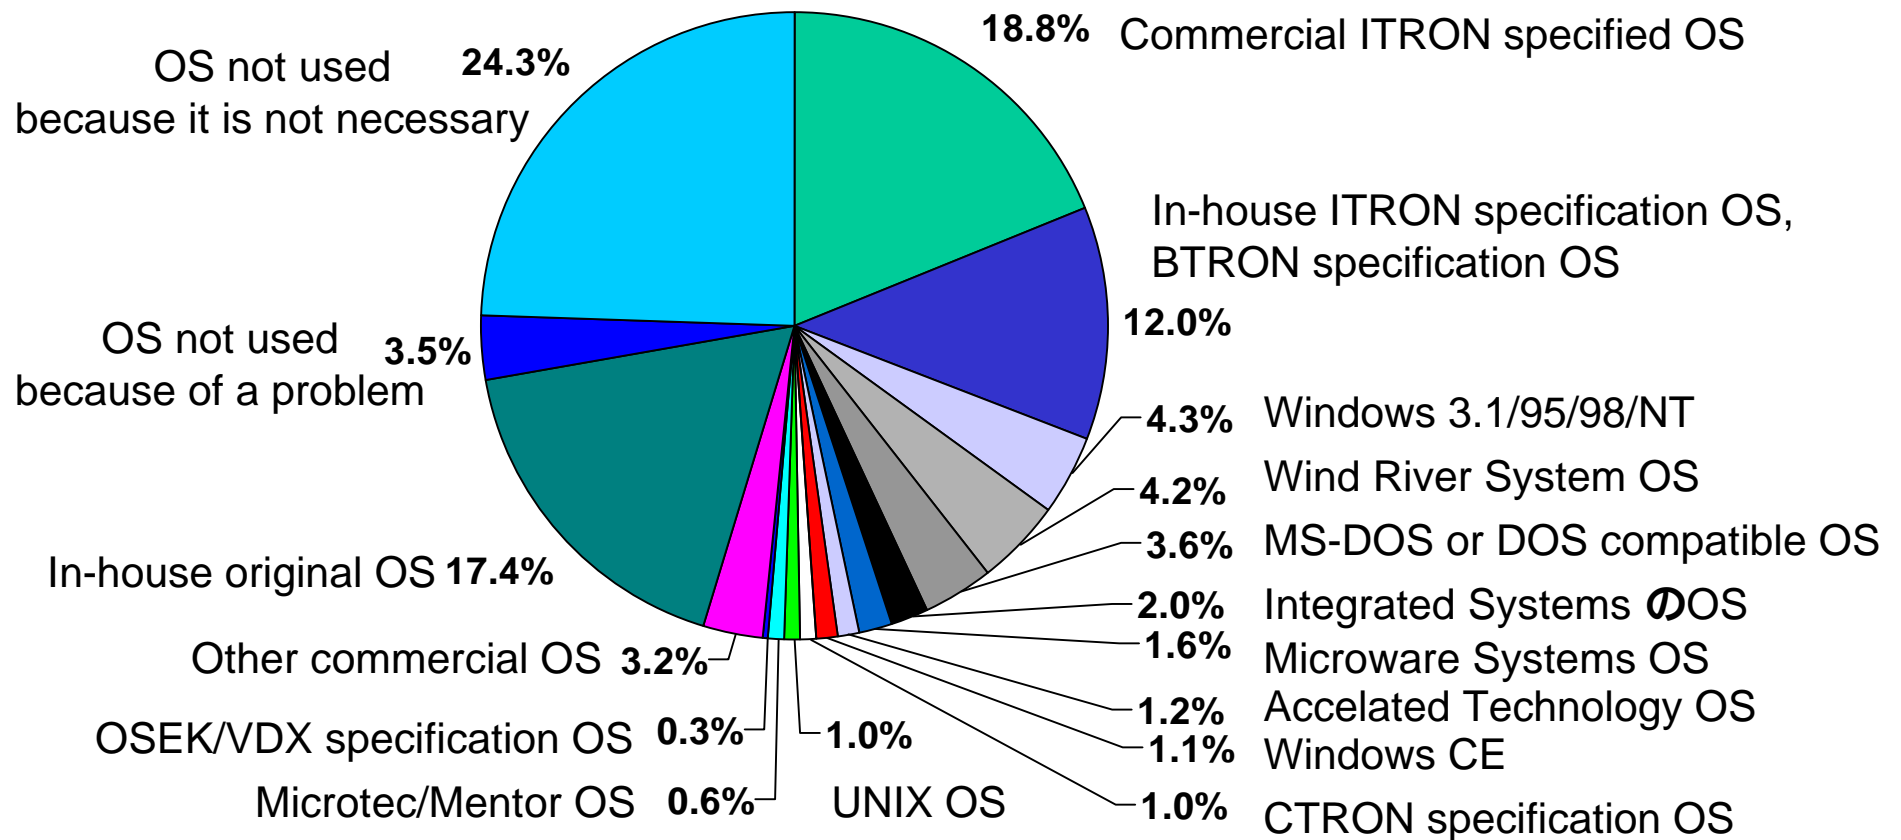

Occupation

Valid answers : 668

Application Fields of Recently Developed Embedded Systems

Valid answers: 945

CPU Used in Recently Developed Embedded Systems

Valid answers: 945

Program Size in Recently Developed Embedded Systems

Valid answers: 945

Programming Languages Used for Recently Developed Systems (single answer)

Valid answers : 945

Programming Languages Used for Recently Developed Systems (multiple answers)

Valid answers: 945

OS Embedded of Recently Developed Embedded Systems

Valid answers: 945

OS Use and Application Field

Valid answers : 945

0% 20% 40% 60% 80% 100%

OS Use and Application Field

(without "Not used") Valid answers : 945