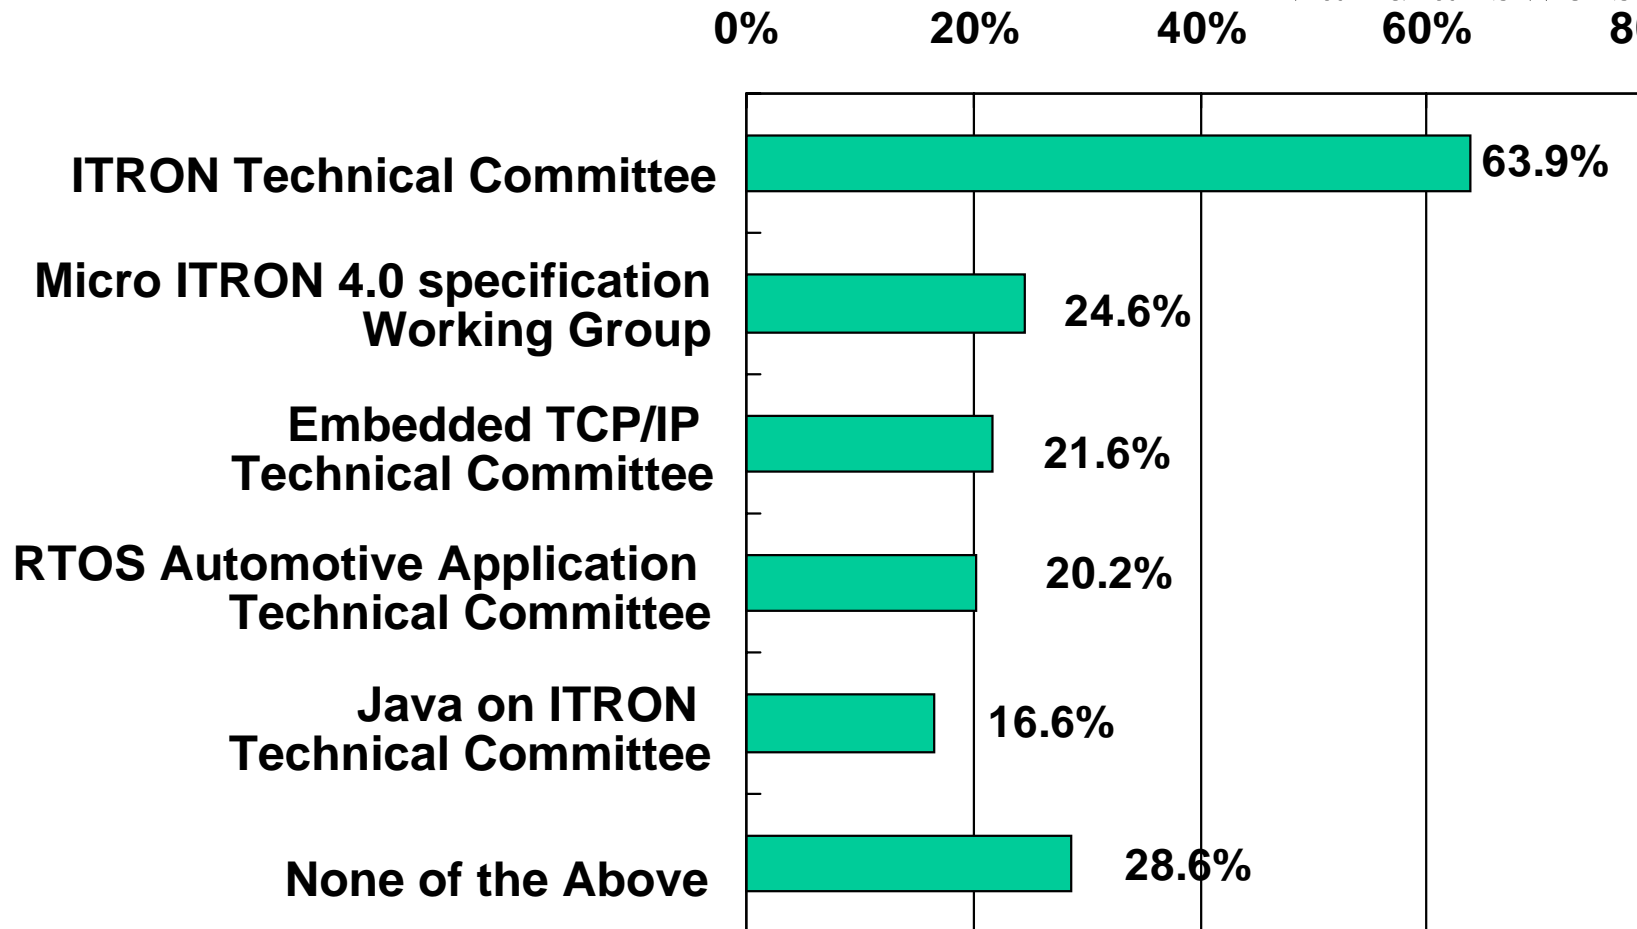

Valid answers : 640

Real-time OS selection criteria (single answer)

Valid answers: 602

Real-time OS selection criteria (multiple answers)

Valid answers: 602

Awareness of the ITRON-specification OS

Valid answers: 657

Awareness of ITRON-related specifications

Valid answers: 653

Awareness of ITRON-related PR

Valid answers: 652

Awareness of the ITRON-related Committee and Study Group Activities

Valid answers: 643

Awareness of Other ITRON-related Activities