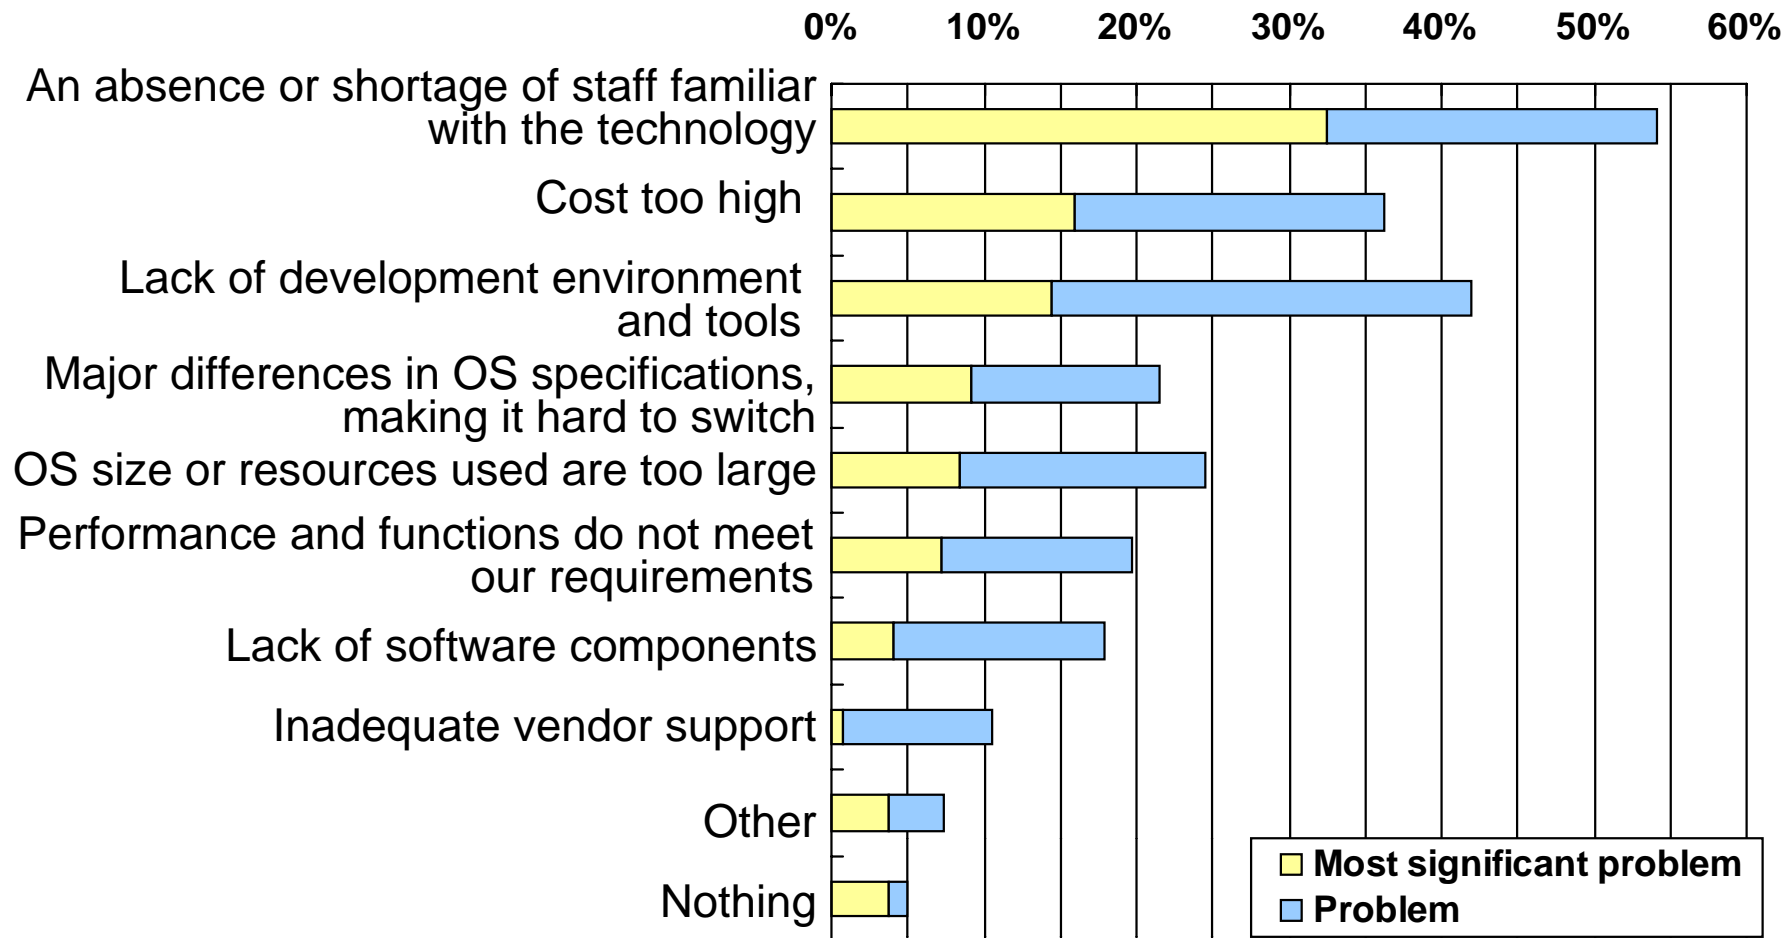

Difficulties with Using a Real-Time OS (multiple answers)

Valid answers : 640