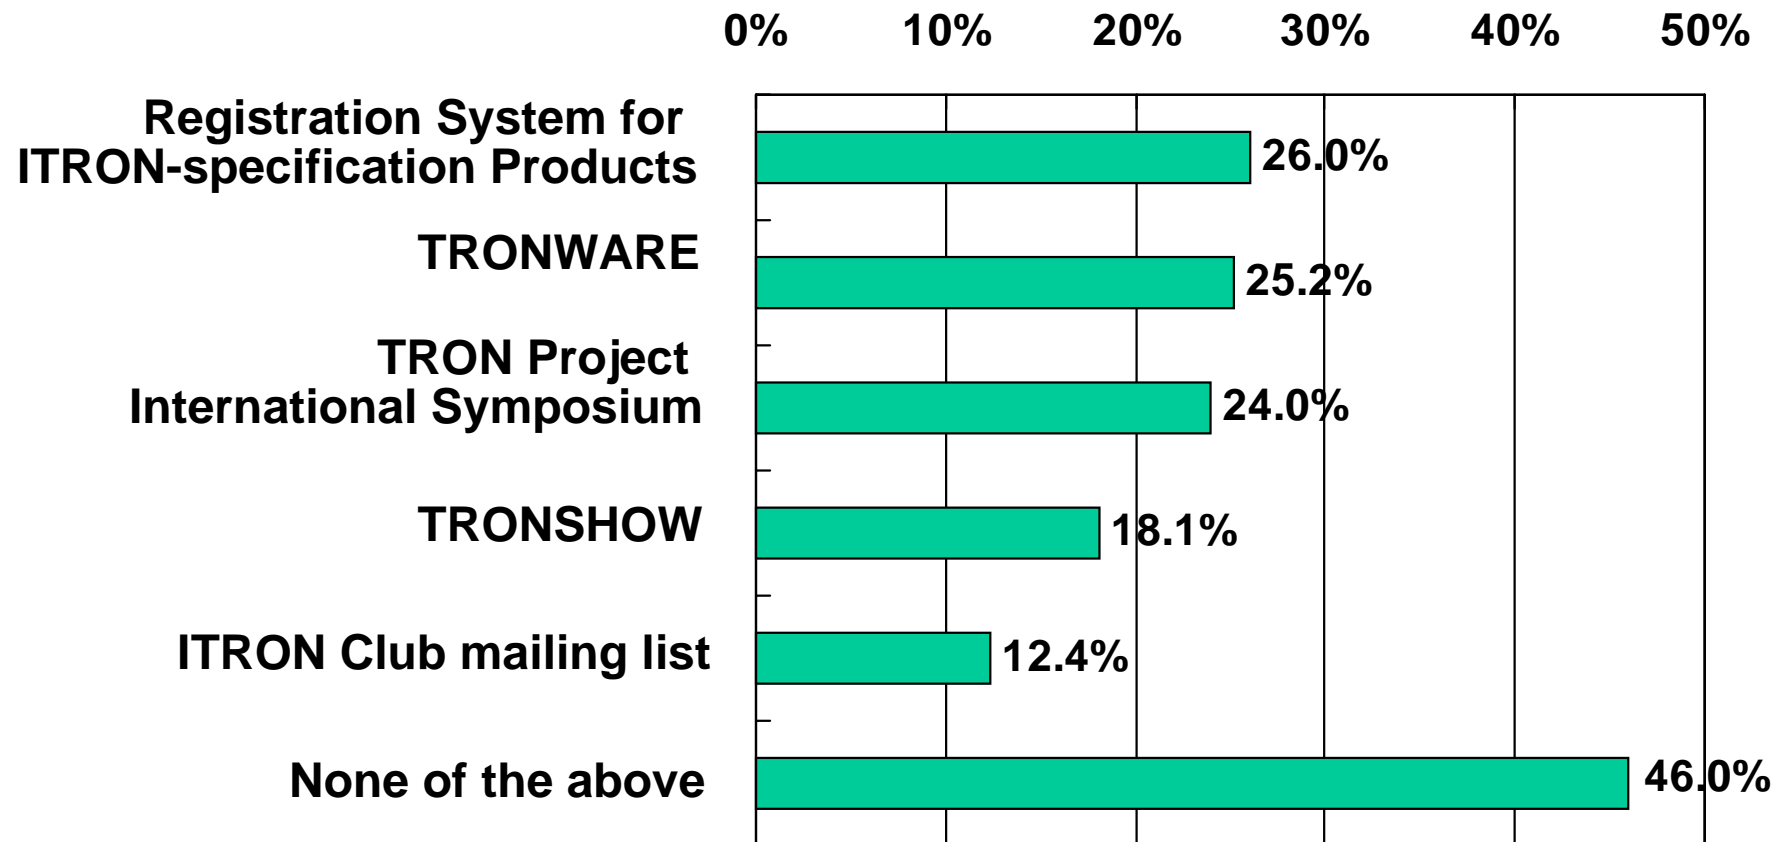

Awareness of Other ITRON-related Activities

Valid answers: 596